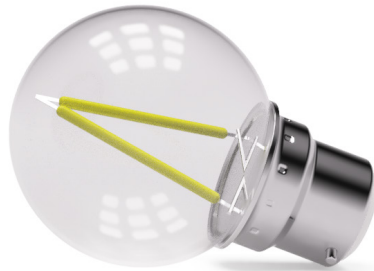

G45 / GOLF LED FESTOON BULB, B22 BULB FITTING, SHATTERPROOF

 ultraleds.co.uk

 0800 088 3300

 orders@ultraleds.co.uk

FEATURES &

- B22 Bulb Fitting
- Shatterproof PC (Polycarbonate) material
- G45 / GOLF Ball Shape
- Available in Warm White, Cool White, Red, Green, Blue, Yellow, RGB & Filament Very Warm White

220 -
240V

PC

G45

TECHNICAL INFORMATION

SKU Code	Wattage	Freq.	Fitting	Material	Lumens	Size (mm)
GOLF1/WW	0.9-1.2W	60Hz	B22	PC	30Lm	45 x 68
GOLF1/CW	0.9-1.2W	60Hz	B22	PC	40Lm	45 x 68
GOLF1/RED	0.7-0.9W	60Hz	B22	PC	-	45 x 68
GOLF1/GREEN	0.9-1.2W	60Hz	B22	PC	-	45 x 68
GOLF1/BLUE	0.9-1.2W	60Hz	B22	PC	-	45 x 68
GOLF1/YELLOW	0.9-1.2W	60Hz	B22	PC	-	45 x 68
GOLF1/RGB	1.5-2.0W	60Hz	B22	PC	-	45 x 68
GOLF2FIL/EW	1.8-2.2W	60Hz	B22	PC	120Lm	45 x 68