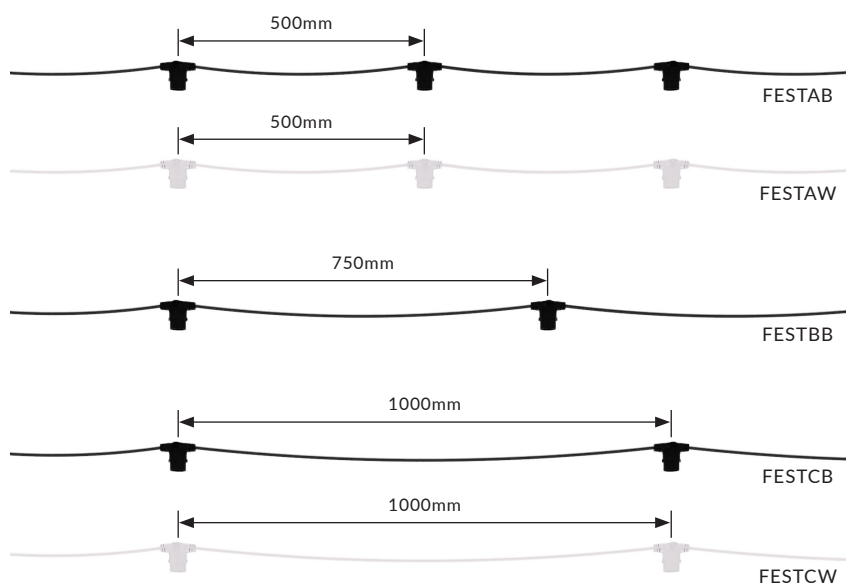

Holder Spacing