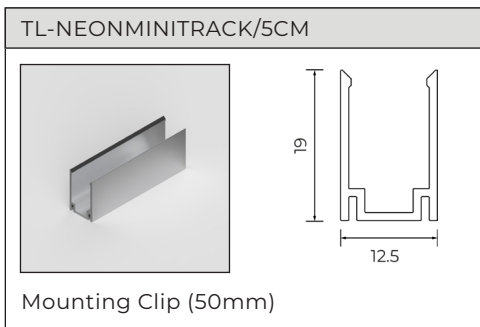

Accessories