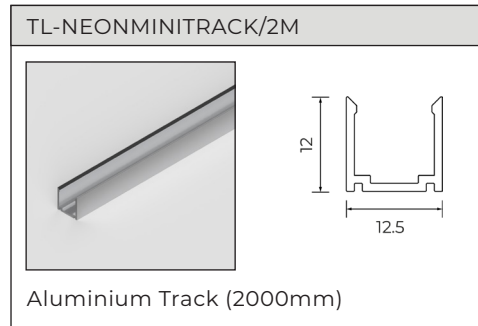

Accessories