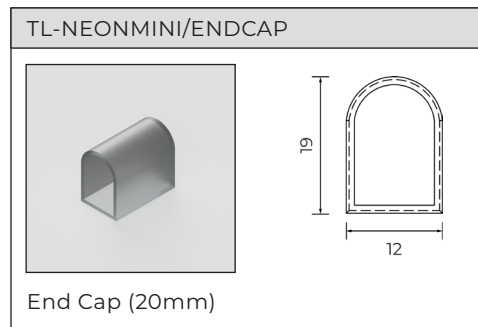

Accessories