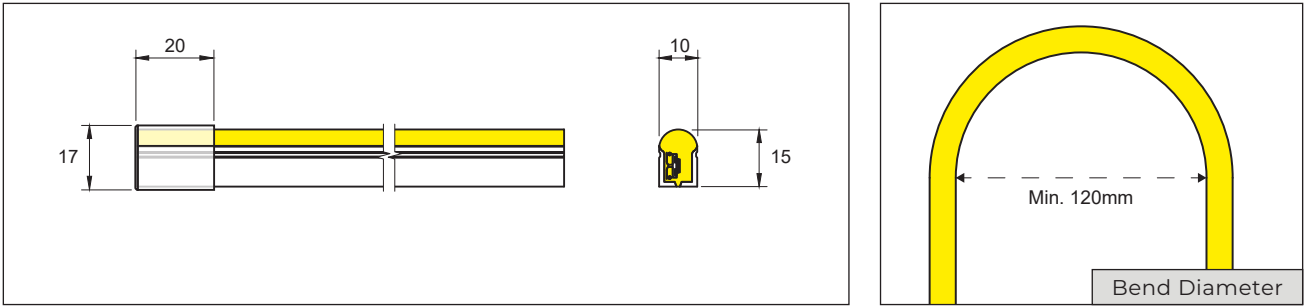

Electrical Data

SKU	Voltage	Current Consumption			Power Consumption		
		Max.	Typ.	15m	Max.	Typ.	15m
TLNEONMINI	24V	0.37A/m	0.37A/m	3.81A	6.1W/m	6.1W/m	91.5W

Photometric & Light Data

Colour Temperature	CCT/Wavelength	Lumens / m	LED Chip	LEDs / m	LEDs / unit
Warm White	3000K	302lm	SMD2835	96 LEDs	12 LEDs
Neutral White	4500K	273lm			
Cool White	6500K	291lm			
RED	620-630nm	142lm			
GREEN	520-530nm	316lm			
BLUE	465-475nm	50lm			
AMBER	585-595nm	206lm			
PINK	1600-1700K	91lm			
PURPLE	465-470nm	57lm			

Cut Points	CRI	Beam Angle
125mm	> 80	120°

Dimmable	Surface	Diffuser
Yes	Domed	PVC Frosted

Mechanical Data

IP Rating	Bend Diameter	Cable Length	Cable End	IK Rating
IP65 Splashproof	120mm	-	-	IK08

Working Temp.	Storage Temp.	Lifespan	Max. Run	Material
-20°C ~ +45°C	-0°C ~ +40°C	36,000 hours	15M	PVC

Warranty	Tolerance	Width	Height
1 Year Indoor, 6 Month Outdoor	±0.5mm	10mm	15mm

Dimensions

Available SKUs

SKU	Length	CCT/Wavelength
TLNEONMINI/WW	Sold per metre	3000K
TLNEONMINI/NW	Sold per metre	4500K
TLNEONMINI/CW	Sold per metre	6500K
TLNEONMINI/RED	Sold per metre	620-630nm
TLNEONMINI/GREEN	Sold per metre	520-530nm
TLNEONMINI/BLU	Sold per metre	465-475nm
TLNEONMINI/AMBER	Sold per metre	585-595nm
TLNEONMINI/PINK	Sold per metre	1600-1700K
TLNEONMINI/PURP	Sold per metre	465-470nm