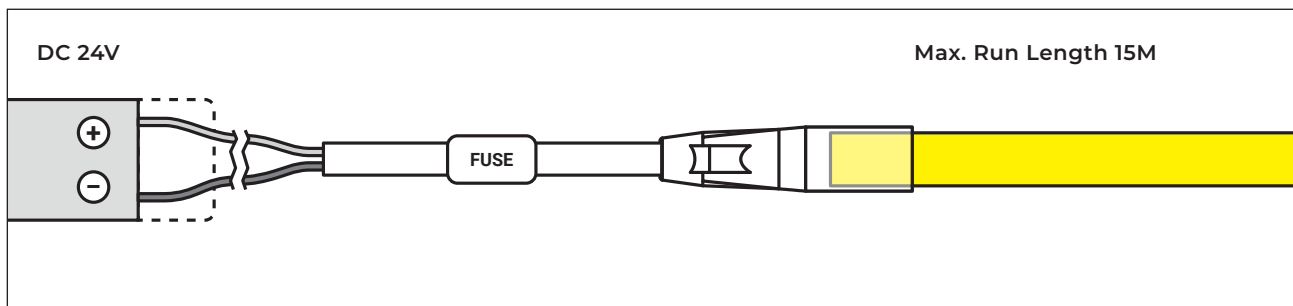

Electrical Data

SKU	Voltage	Current Consumption			Power Consumption		
		Max.	Typ.	15m	Max.	Typ.	15m
TLNEONMINI	24V	0.37A/m	0.37A/m	3.81A	6.1W/m	6.1W/m	91.5W

Photometric & Light Data

Colour Temperature	CCT/Wavelength	Lumens / m	LED Chip	LEDs / m	LEDs / unit
Warm White	3000K	302lm	SMD2835	96 LEDs	12 LEDs
Neutral White	4500K	273lm			
Cool White	6500K	291lm			
RED	620-630nm	142lm			
GREEN	520-530nm	316lm			
BLUE	465-475nm	50lm			
AMBER	585-595nm	206lm			
PINK	1600-1700K	91lm			
PURPLE	465-470nm	57lm			

Cut Points	CRI	Beam Angle
125mm	> 80	120°

Dimmable	Surface	Diffuser
Yes	Domed	PVC Frosted

Mechanical Data

IP Rating	Bend Diameter	Cable Length	Cable End	IK Rating
IP65 Splashproof	120mm	-	-	IK08

Working Temp.	Storage Temp.	Lifespan	Max. Run	Material
-20°C ~ +45°C	-0°C ~ +40°C	36,000 hours	15M	PVC

Warranty	Tolerance	Width	Height
1 Year Indoor, 6 Month Outdoor	±0.5mm	10mm	15mm

Dimensions

Available SKUs

SKU	Length	CCT/Wavelength
TLNEONMINI/WW	Sold per metre	3000K
TLNEONMINI/NW	Sold per metre	4500K
TLNEONMINI/CW	Sold per metre	6500K
TLNEONMINI/RED	Sold per metre	620-630nm
TLNEONMINI/GREEN	Sold per metre	520-530nm
TLNEONMINI/BLU	Sold per metre	465-475nm
TLNEONMINI/AMBER	Sold per metre	585-595nm
TLNEONMINI/PINK	Sold per metre	1600-1700K
TLNEONMINI/PURP	Sold per metre	465-470nm

Accessories

Connection Diagram

- ▶ This product must be installed by a suitably competent person. Check polarity (+/-) is correct before turning on. Incorrect polarity can cause damage to the product.

Single Colour	
+ V	Brown
- V	Blue