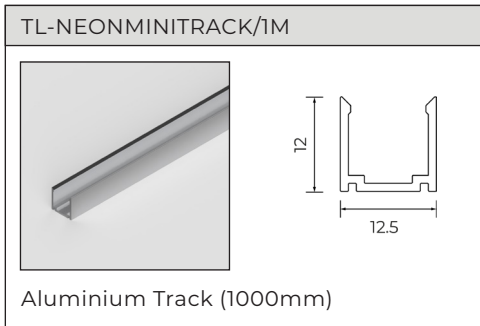

Accessories