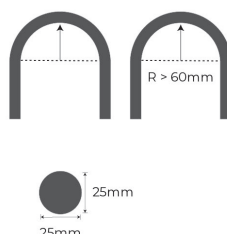

360° LED NEON FLEX, 25MM DIAMETER, 24V, IP65, 5M MAX LENGTH

| SKU: NEON36025

tagra®

 tagra-lighting.co.uk

 0161 442 1180

 orders@tagra-lighting.co.uk

FEATURES & BENEFITS

- Offers unlimited application scenarios, unleashing imagination and creativity.
- The 25mm diameter silicone design achieves a full circle of light with no shadows and no dark areas.
- The silicone material has great flexibility with a bend radius of 60mm.
- Install as pendant, surface mounted, vertical pendant or styled shape.
- Resistance to saline solutions, acids & alkali, corrosive gases and UV

TECHNICAL INFORMATION

Neon Specifications

SKU Code	NEON36025
Voltage	24V
Watts p/M	14.4W p/M
Colour Temp	2300K, 2700K, 3000K, 4000K
Lumens p/M	750Lm, 950Lm, 950Lm, 950Lm
Min Bend Radius	60mm
CRI	> 90
Dimensions	Ø25mm x 5000mm
IP Rating	IP65
IK Rating	IK08
Cut Points	No Cutting
Operating Temp	-20°C to +55°C
Lifespan	Up to 36000 Hours
Certification	CE, RoHs, UL, Reach
Guarantee	3 Years

Driver Requirements

1 Metre	> 16W
2 Metres	> 32W
3 Metres	> 48W
4 Metres	> 64W
5 Metres	> 80W

Colour Temperatures Available:

DESCRIPTION

Our Circular Display Neon Flex offers full 360° illumination in an 25mm diameter, making it perfect for single use display lighting both indoors and outdoors.

Neon Flex looks better than glass neon - and it opens all the environments where fragile Glass Neon cannot be used. As the name suggests, it is highly flexible. LED Neon Flex can be bent to a minimum radius of 6 cm, and can reach a maximum length of 5 metres