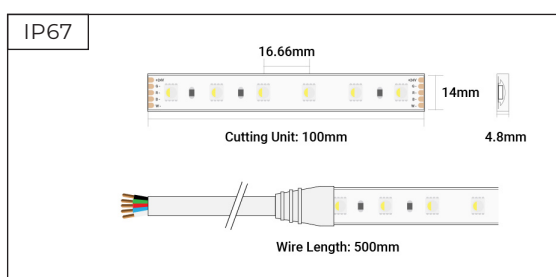

Toning Professional RGB+4000K  
- 24V - 60 LEDs p/m - IP67 - 5m Reel

**tagra**<sup>®</sup>

SKU: TP24-RGB4K-60-5M-IP

- ▶ RGB + 4000K Colour Changing
- ▶ 60 LEDs per metre
- ▶ 100mm Cut Points
- ▶ 5 Metre Reel
- ▶ 5 Year Warranty

Dimensions

Electrical Data

SKU	Voltage	Current Consumption			Power Consumption		
		Max.	Typ.	5m	Max.	Typ.	5m
TP24-RGB4K-60-5M-IP	24V	0.8A/m	0.7A/m	2.91A	19.2W/m	16.8W/m	69.84W

Photometric & Light Data

SKU	Colour Temp	Dimmable	SDCM	Beam Angle
TP24-RGB4K-60-5M-IP	RGB+4000K	Yes	-	120°

Colour	CCT / Wavelength	Lumens / m	Lumens / W	CRI
RGB	-	703	-	-
RED	620-625nm	87	-	-
GREEN	520-525nm	207	-	-
BLUE	465-470nm	67	-	-
4000K	4000K	370	97	>90

Mechanical Data

SKU	IP Rating	Cut Points	Cable Length	Cable End	LEDs / m
TP24-RGB4K-60-5M-IP	IP67	100mm	500mm	Dual End	60 LEDs

SKU	Adhesive Type	Bend Diameter	Operating Temp	Warranty
TP24-RGB4K-60-5M-IP	3M	∅ 60mm	-25°C ~ +40°C	5 Years

SKU	Length	Width	Height
TP24-RGB4K-60-5M-IP	5000mm	14mm	4.8mm