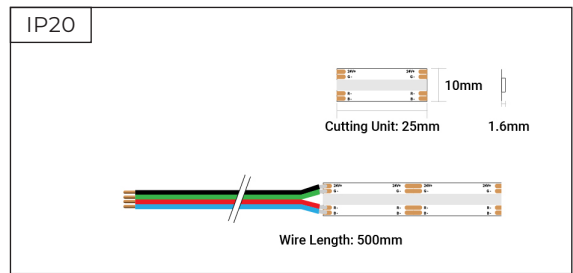

**Toning Professional RGB COB**  
**- 24V - COB - IP20 - 5m Reel**

**SKU: TP24-RGB-COB-5M-V2**

- ▶ RGB Colour Changing
- ▶ COB (Continuous)
- ▶ 25mm Cut Points
- ▶ 5 Metre Reel
- ▶ 3 Year Warranty

**Dimensions**

**Electrical Data**

SKU	Voltage	Current Consumption			Power Consumption		
		Max.	Typ.	5m	Max.	Typ.	5m
TP24-RGB-COB-5M-V2	24V	0.7A/m	0.63A/m	2.6A	16.8W/m	14.4W/m	62.4W

**Photometric & Light Data**

SKU	Colour Temp	Dimmable	SDCM	Beam Angle
TP24-RGB-COB-5M-V2	RGB	Yes	-	120°

Colour	CCT / Wavelength	Lumens / m	Lumens / W	CRI
RGB	-	460	32	-
RED	620-625nm	-	-	-
GREEN	520-525nm	-	-	-
BLUE	465-470nm	-	-	-

**Mechanical Data**

SKU	IP Rating	Cut Points	Cable Length	Cable End	LEDs / m
TP24-RGB-COB-5M-V2	IP20	25mm	500mm	Dual End	COB

SKU	Adhesive Type	Bend Diameter	Operating Temp	Warranty
TP24-RGB-COB-5M-V2	3M	∅ 60mm	-25°C ~ +40°C	3 Years

SKU	Length	Width	Height
TP24-RGB-COB-5M-V2	5000mm	10mm	1.6mm