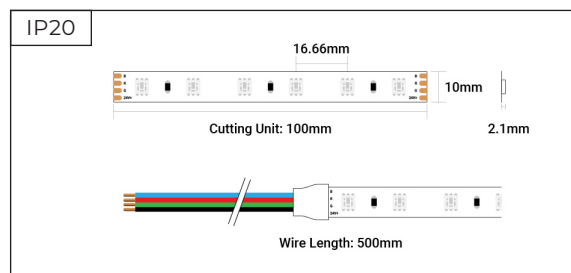

**Toning Professional RGB**  
 - 24V - 60 LEDs p/m - IP20 - 5m Reel

SKU: TP24-RGB-60-5M

- ▶ RGB Colour Changing
- ▶ 60 LEDs per metre
- ▶ 100mm Cut Points
- ▶ 5 Metre Reel
- ▶ 5 Year Warranty

**Dimensions**

**Electrical Data**

SKU	Voltage	Current Consumption			Power Consumption		
		Max.	Typ.	5m	Max.	Typ.	5m
TP24-RGB-60-5M	24V	0.56A/m	0.52A/m	2.22A	14.4W/m	12.5W/m	53.3W

**Photometric & Light Data**

SKU	Colour Temp	Dimmable	SDCM	Beam Angle
TP24-RGB-60-5M	RGB	Yes	-	120°

Colour	CCT / Wavelength	Lumens / m	Lumens / W	CRI
RGB	-	416	-	-
RED	620-625nm	108	-	-
GREEN	520-525nm	279	-	-
BLUE	465-470nm	55	-	-

**Mechanical Data**

SKU	IP Rating	Cut Points	Cable Length	Cable End	LEDs / m
TP24-RGB-60-5M	IP20	100mm	500mm	Dual End	60 LEDs

SKU	Adhesive Type	Bend Diameter	Operating Temp	Warranty
TP24-RGB-60-5M	3M	∅ 60mm	-25°C ~ +40°C	5 Years

SKU	Length	Width	Height
TP24-RGB-60-5M	5000mm	10mm	2.1mm