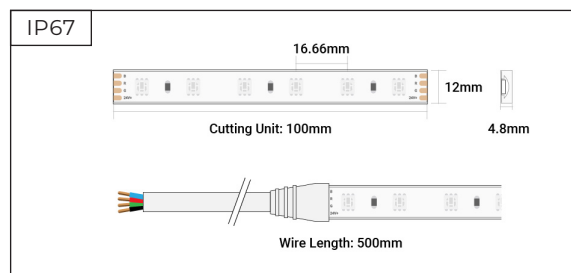

Toning Professional RGB
 - 24V - 60 LEDs p/m - IP67 - 5m Reel

SKU: TP24-RGB-60-5M-IP

- ▶ RGB Colour Changing
- ▶ 60 LEDs per metre
- ▶ 100mm Cut Points
- ▶ 5 Metre Reel
- ▶ 5 Year Warranty

Dimensions

Electrical Data

SKU	Voltage	Current Consumption			Power Consumption		
		Max.	Typ.	5m	Max.	Typ.	5m
TP24-RGB-60-5M-IP	24V	0.56A/m	0.52A/m	2.22A	14.4W/m	12.5W/m	53.3W

Photometric & Light Data

SKU	Colour Temp	Dimmable	SDCM	Beam Angle
TP24-RGB-60-5M-IP	RGB	Yes	-	120°

Colour	CCT / Wavelength	Lumens / m	Lumens / W	CRI
RGB	-	416	-	-
RED	620-625nm	108	-	-
GREEN	520-525nm	279	-	-
BLUE	465-470nm	55	-	-

Mechanical Data

SKU	IP Rating	Cut Points	Cable Length	Cable End	LEDs / m
TP24-RGB-60-5M-IP	IP67	100mm	500mm	Dual End	60 LEDs

SKU	Adhesive Type	Bend Diameter	Operating Temp	Warranty
TP24-RGB-60-5M-IP	3M	∅ 60mm	-25°C ~ +40°C	5 Years

SKU	Length	Width	Height
TP24-RGB-60-5M-IP	5000mm	12mm	4.8mm