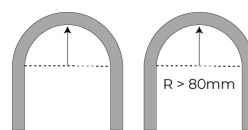

Driver Requirements

1 Metre	> 9W
2 Metres	> 17W
3 Metres	> 26W
4 Metres	> 34W
5 Metres	> 42W
6 Metres	> 50W
7 Metres	> 60W
8 Metres	> 70W
9 Metres	> 80W