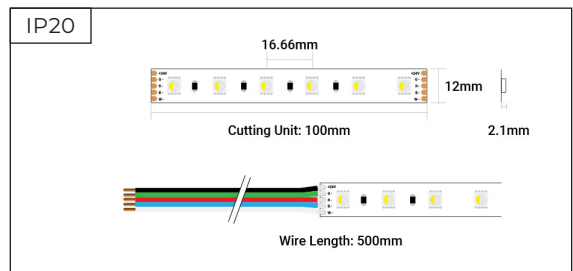

Toning Essential RGB+4000K
 - 24V - 60 LEDs p/m - IP20 - 5m Reel

SKU: TE24-RGB4K-60-5M

5M

24V

60
LEDs/m

IP20

RGB+
4000K

- ▶ RGB + 4000K Colour Changing
- ▶ 60 LEDs per metre
- ▶ 100mm Cut Points
- ▶ 5 Metre Reel
- ▶ 3 Year Warranty

Dimensions

Electrical Data

SKU	Voltage	Current Consumption			Power Consumption		
		Max.	Typ.	5m	Max.	Typ.	5m
TE24-RGB4K-60-5M	24V	0.8A/m	0.8A/m	-	19.2W/m	19.2W/m	-

Photometric & Light Data

SKU	Colour Temp	Dimmable	SDCM	Beam Angle
TE24-RGB4K-60-5M	RGB + 4000K	Yes	-	120°

Colour	CCT / Wavelength	Lumens / m	Lumens / W	CRI
RED	620-625nm	-	-	-
GREEN	520-525nm	-	-	-
BLUE	465-470nm	-	-	-
4000K	4000K	298	78	>80

Mechanical Data

SKU	IP Rating	Cut Points	Cable Length	Cable End	LEDs / m
TE24-RGB4K-60-5M	IP20	100mm	500mm	Dual End	60 LEDs

SKU	Adhesive Type	Bend Diameter	Operating Temp	Warranty
TE24-RGB4K-60-5M	3M	ø 60mm	-25°C ~ +40°C	3 Years

SKU	Length	Width	Height
TE24-RGB4K-60-5M	5000mm	10mm	2.1mm