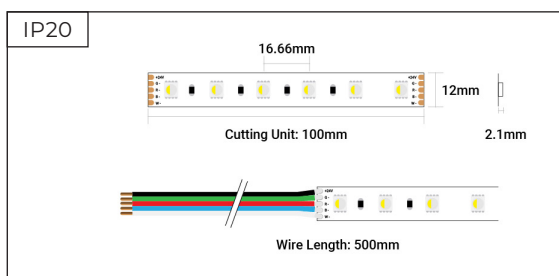

Toning Essential RGB+3000K
 - 24V - 60 LEDs p/m - IP20 - 5m Reel

SKU: TE24-RGB3K-60-5M

- ▶ RGB + 3000K Colour Changing
- ▶ 60 LEDs per metre
- ▶ 100mm Cut Points
- ▶ 5 Metre Reel
- ▶ 3 Year Warranty

Dimensions

Electrical Data

SKU	Voltage	Current Consumption			Power Consumption		
		Max.	Typ.	5m	Max.	Typ.	5m
TE24-RGB3K-60-5M	24V	0.8A/m	0.8A/m	-	19.2W/m	19.2W/m	-

Photometric & Light Data

SKU	Colour Temp	Dimmable	SDCM	Beam Angle
TE24-RGB3K-60-5M	RGB + 3000K	Yes	-	120°

Colour	CCT / Wavelength	Lumens / m	Lumens / W	CRI
RED	620-625nm	-	-	-
GREEN	520-525nm	-	-	-
BLUE	465-470nm	-	-	-
3000K	3000K	288	75	>80

Mechanical Data

SKU	IP Rating	Cut Points	Cable Length	Cable End	LEDs / m
TE24-RGB3K-60-5M	IP20	100mm	500mm	Dual End	60 LEDs

SKU	Adhesive Type	Bend Diameter	Operating Temp	Warranty
TE24-RGB3K-60-5M	3M	ø 60mm	-25°C ~ +40°C	3 Years

SKU	Length	Width	Height
TE24-RGB3K-60-5M	5000mm	10mm	2.1mm