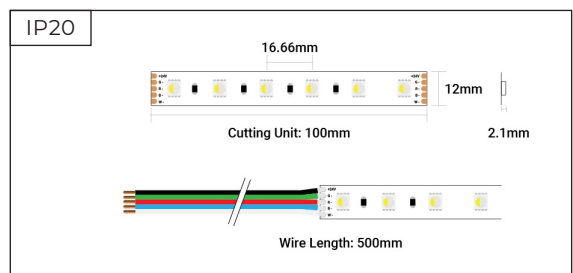

Toning Essential RGB+2700K
 - 24V - 60 LEDs p/m - IP20 - 5m Reel

SKU: TE24-RGB27K-60-5M

5M

24V

60
LEDs/m

IP20

RGB+
2700K

- ▶ RGB + 2700K Colour Changing
- ▶ 60 LEDs per metre
- ▶ 100mm Cut Points
- ▶ 5 Metre Reel
- ▶ 3 Year Warranty

Dimensions

Electrical Data

SKU	Voltage	Current Consumption			Power Consumption		
		Max.	Typ.	5m	Max.	Typ.	5m
TE24-RGB27K-60-5M	24V	0.8A/m	0.8A/m	-	19.2W/m	19.2W/m	-

Photometric & Light Data

SKU	Colour Temp	Dimmable	SDCM	Beam Angle
TE24-RGB27K-60-5M	RGB + 2700K	Yes	-	120°

Colour	CCT / Wavelength	Lumens / m	Lumens / W	CRI
RED	620-625nm	-	-	-
GREEN	520-525nm	-	-	-
BLUE	465-470nm	-	-	-
2700K	2700K	268	70	>80

Mechanical Data

SKU	IP Rating	Cut Points	Cable Length	Cable End	LEDs / m
TE24-RGB27K-60-5M	IP20	100mm	500mm	Dual End	60 LEDs

SKU	Adhesive Type	Bend Diameter	Operating Temp	Warranty
TE24-RGB27K-60-5M	3M	ø 60mm	-25°C ~ +40°C	3 Years

SKU	Length	Width	Height
TE24-RGB27K-60-5M	5000mm	10mm	2.1mm