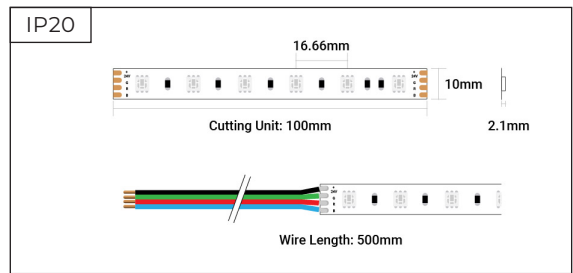

Toning Essential RGB
- 24V - 60 LEDs p/m - IP20 - 5m Reel

SKU: TE24-RGB-60-5M

5M

24V

60
LEDs/m

IP20

RGB

- ▶ RGB Colour Changing
- ▶ 60 LEDs per metre
- ▶ 100mm Cut Points
- ▶ 5 Metre Reel
- ▶ 3 Year Warranty

Dimensions

Electrical Data

SKU	Voltage	Current Consumption			Power Consumption		
		Max.	Typ.	5m	Max.	Typ.	5m
TE24-RGB-60-5M	24V	0.6A/m	0.6A/m	-	14.4W/m	14.4W/m	-

Photometric & Light Data

SKU	Colour Temp	Dimmable	SDCM	Beam Angle
TE24-RGB-60-5M	RGB	Yes	-	120°

Colour	CCT / Wavelength	Lumens / m	Lumens / W	CRI
RED	620-625nm	-	-	-
GREEN	520-525nm	-	-	-
BLUE	465-470nm	-	-	-

Mechanical Data

SKU	IP Rating	Cut Points	Cable Length	Cable End	LEDs / m
TE24-RGB-60-5M	IP20	100mm	500mm	Dual End	60 LEDs

SKU	Adhesive Type	Bend Diameter	Operating Temp	Warranty
TE24-RGB-60-5M	3M	ø 60mm	-25°C ~ +40°C	3 Years

SKU	Length	Width	Height
TE24-RGB-60-5M	5000mm	10mm	2.1mm