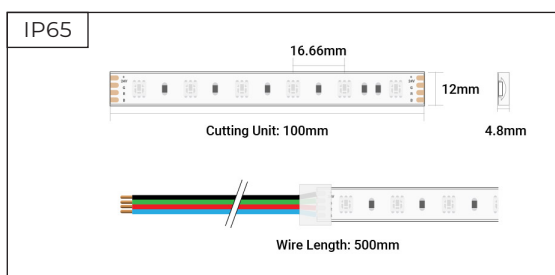

Toning Essential RGB
- 24V - 60 LEDs p/m - IP65 - 5m Reel

SKU: TE24-RGB-60-5M-IP

- ▶ RGB Colour Changing
- ▶ 60 LEDs per metre
- ▶ 100mm Cut Points
- ▶ 5 Metre Reel
- ▶ 3 Year Warranty

Dimensions

Electrical Data

SKU	Voltage	Current Consumption			Power Consumption		
		Max.	Typ.	5m	Max.	Typ.	5m
TE24-RGB-60-5M-IP	24V	0.6A/m	0.6A/m	-	14.4W/m	14.4W/m	-

Photometric & Light Data

SKU	Colour Temp	Dimmable	SDCM	Beam Angle
TE24-RGB-60-5M-IP	RGB	Yes	-	120°

Colour	CCT / Wavelength	Lumens / m	Lumens / W	CRI
RED	620-625nm	-	-	-
GREEN	520-525nm	-	-	-
BLUE	465-470nm	-	-	-

Mechanical Data

SKU	IP Rating	Cut Points	Cable Length	Cable End	LEDs / m
TE24-RGB-60-5M-IP	IP65	100mm	500mm	Dual End	60 LEDs

SKU	Adhesive Type	Bend Diameter	Operating Temp	Warranty
TE24-RGB-60-5M-IP	3M	ø 60mm	-25°C ~ +40°C	3 Years

SKU	Length	Width	Height
TE24-RGB-60-5M-IP	5000mm	12mm	4.8mm