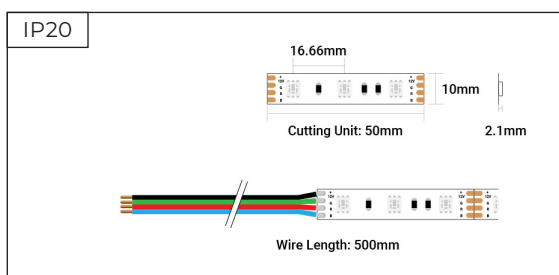

Toning Essential RGB
- 12V - 60 LEDs p/m - IP20 - 5m Reel

SKU: TE12-RGB-60-5M

- ▶ RGB Colour Changing
- ▶ 60 LEDs per metre
- ▶ 50mm Cut Points
- ▶ 5 Metre Reel
- ▶ 3 Year Warranty

Dimensions

Electrical Data

SKU	Voltage	Current Consumption			Power Consumption		
		Max.	Typ.	5m	Max.	Typ.	5m
TE12-RGB-60-5M	12V	1.2A/m	1.2A/m	-	14.4W/m	14.4W/m	-

Photometric & Light Data

SKU	Colour Temp	Dimmable	SDCM	Beam Angle
TE12-RGB-60-5M	RGB	Yes	-	120°

Colour	CCT / Wavelength	Lumens / m	Lumens / W	CRI
RED	620-625nm	-	-	-
GREEN	520-525nm	-	-	-
BLUE	465-470nm	-	-	-

Mechanical Data

SKU	IP Rating	Cut Points	Cable Length	Cable End	LEDs / m
TE12-RGB-60-5M	IP20	50mm	500mm	Dual End	60 LEDs

SKU	Adhesive Type	Bend Diameter	Operating Temp	Warranty
TE12-RGB-60-5M	3M	ø 60mm	-25°C ~ +40°C	3 Years

SKU	Length	Width	Height
TE12-RGB-60-5M	5000mm	10mm	2.1mm