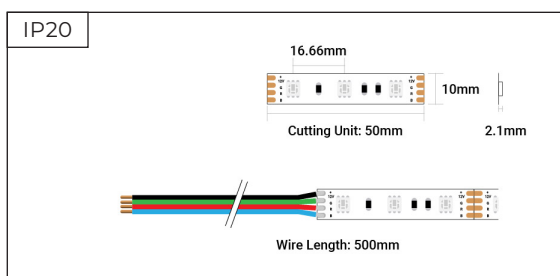

Toning Essential RGB
 - 12V - 60 LEDs p/m - IP20 - 50m Reel

SKU: TE12-RGB-60-50M

- ▶ RGB Colour Changing
- ▶ 60 LEDs per metre
- ▶ 50mm Cut Points
- ▶ 50 Metre Reel
- ▶ 3 Year Warranty

Dimensions

Electrical Data

SKU	Voltage	Current Consumption			Power Consumption		
		Max.	Typ.	5m	Max.	Typ.	5m
TE12-RGB-60-50M	12V	1.2A/m	1.2A/m	-	14.4W/m	14.4W/m	-

Photometric & Light Data

SKU	Colour Temp	Dimmable	SDCM	Beam Angle
TE12-RGB-60-50M	RGB	Yes	-	120°

Colour	CCT / Wavelength	Lumens / m	Lumens / W	CRI
RED	620-625nm	-	-	-
GREEN	520-525nm	-	-	-
BLUE	465-470nm	-	-	-

Mechanical Data

SKU	IP Rating	Cut Points	Cable Length	Cable End	LEDs / m
TE12-RGB-60-50M	IP20	50mm	500mm	None	60 LEDs

SKU	Adhesive Type	Bend Diameter	Operating Temp	Warranty
TE12-RGB-60-50M	3M	ø 60mm	-25°C ~ +40°C	3 Years

SKU	Length	Width	Height
TE12-RGB-60-50M	50000mm	10mm	2.1mm