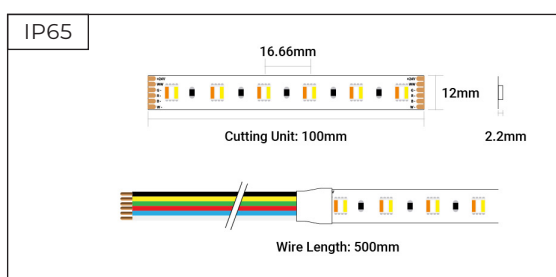

Toning Advance RGB+CCT
- 24V - 60 LEDs p/m - IP65 - 5m Reel

SKU: TA24-RGB2365K-60-5M-IP

- ▶ RGB + 2300K~6500K Colour Changing
- ▶ 60 LEDs per metre
- ▶ 100mm Cut Points
- ▶ 5 Metre Reel
- ▶ 5 Year Warranty

Dimensions

Electrical Data

SKU	Voltage	Current Consumption			Power Consumption		
		Max.	Typ.	5m	Max.	Typ.	5m
TA24-RGB2365K-60-5M-IP	24V	0.83A/m	0.75A/m	3.14A	20.0W/m	18.0W/m	75.4W

Photometric & Light Data

Mechanical Data

SKU	IP Rating	Cut Points	Cable Length	Cable End	LEDs / m
TA24-RGB2365K-60-5M-IP	IP65	100mm	500mm	Dual End	60 LEDs

SKU	Adhesive Type	Bend Diameter	Operating Temp	Warranty
TA24-RGB2365K-60-5M-IP	3M	∅ 60mm	-25°C ~ +40°C	5 Years

SKU	Length	Width	Height
TA24-RGB2365K-60-5M-IP	5000mm	12mm	2.2mm