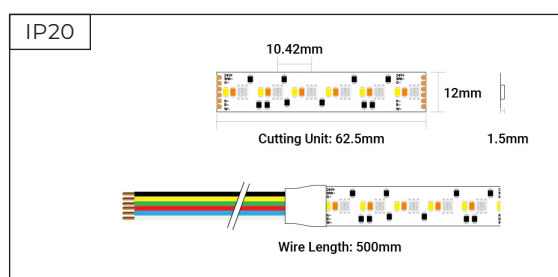

Toning Advance Tuneable RGB+CCT
- 24V - 288 LEDs p/m - IP20 - 5m Reel

SKU: TA24-RGB2365K-288-5M-90

- ▶ RGB + 2300K~6500K Tuneable Colour Changing
- ▶ 288 LEDs per metre
- ▶ 62.5mm Cut Points
- ▶ 5 Metre Reel
- ▶ 5 Year Warranty

Dimensions

Electrical Data

SKU	Voltage	Current Consumption			Power Consumption		
		Max.	Typ.	5m	Max.	Typ.	5m
TA24-RGB2365K-288-5M-90	24V	0.8A/m	0.73A/m	3.2A	19.2W/m	17.5W/m	76.8W

Photometric & Light Data

Mechanical Data

SKU	IP Rating	Cut Points	Cable Length	Cable End	LEDs / m
TA24-RGB2365K-288-5M-90	IP20	62.5mm	500mm	Dual End	288 LEDs

SKU	Adhesive Type	Bend Diameter	Operating Temp	Warranty
TA24-RGB2365K-288-5M-90	3M	∅ 60mm	-25°C ~ +40°C	5 Years

SKU	Length	Width	Height
TA24-RGB2365K-288-5M-90	5000mm	12mm	1.5mm