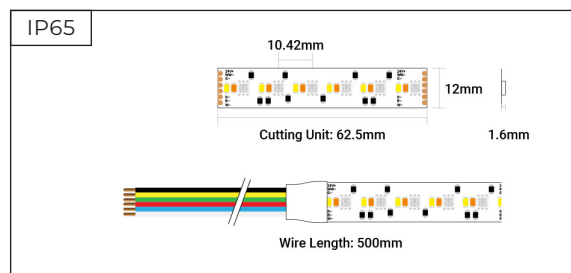

**Toning Advance Tuneable RGB+CCT**  
**- 24V - 288 LEDs p/m - IP65 - 5m Reel**

**SKU: TA24-RGB2365K-288-5M-90-IP**

- ▶ RGB + 2300K~6500K Tuneable Colour Changing
- ▶ 288 LEDs per metre
- ▶ 62.5mm Cut Points
- ▶ 5 Metre Reel
- ▶ 5 Year Warranty

**Dimensions**

**Electrical Data**

SKU	Voltage	Current Consumption			Power Consumption		
		Max.	Typ.	5m	Max.	Typ.	5m
TA24-RGB2365K-288-5M-90-IP	24V	0.8A/m	0.73A/m	3.2A	19.2W/m	17.5W/m	76.8W

**Photometric & Light Data**

**Mechanical Data**

SKU	IP Rating	Cut Points	Cable Length	Cable End	LEDs / m
TA24-RGB2365K-288-5M-90-IP	IP65	62.5mm	500mm	Dual End	288 LEDs

SKU	Adhesive Type	Bend Diameter	Operating Temp	Warranty
TA24-RGB2365K-288-5M-90-IP	3M	∅ 60mm	-25°C ~ +40°C	5 Years

SKU	Length	Width	Height
TA24-RGB2365K-288-5M-90-IP	5000mm	12mm	1.6mm