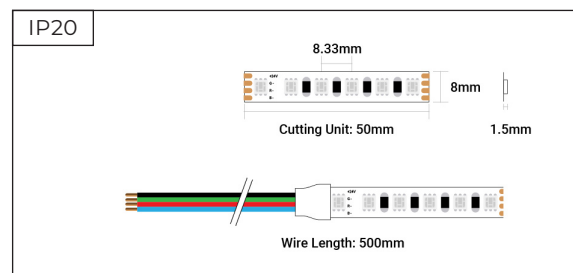

Toning Advance RGB
- 24V - 120 LEDs p/m - IP20 - 5m Reel

tagra®

SKU: TA24-RGB-120-5M

- ▶ RGB Colour Changing
- ▶ 120 LEDs per metre
- ▶ 50mm Cut Points
- ▶ 5 Metre Reel
- ▶ 5 Year Warranty

Dimensions

Electrical Data

SKU	Voltage	Current Consumption			Power Consumption		
		Max.	Typ.	5m	Max.	Typ.	5m
TA24-RGB-120-5M	24V	0.46A/m	0.42A/m	1.9A	11.0W/m	10.0W/m	45.6W

Photometric & Light Data

SKU	Colour Temp	Dimmable	SDCM	Beam Angle
TA24-RGB-120-5M	RGB	Yes	-	120°

Colour	CCT / Wavelength	Lumens / m	Lumens / W	CRI
RGB	-	430	43	-
RED	620-625nm	81	21	-
GREEN	520-525nm	287	88	-
BLUE	465-470nm	65	21	-

Mechanical Data

SKU	IP Rating	Cut Points	Cable Length	Cable End	LEDs / m
TA24-RGB-120-5M	IP20	50mm	500mm	Dual End	120 LEDs

SKU	Adhesive Type	Bend Diameter	Operating Temp	Warranty
TA24-RGB-120-5M	3M	∅ 60mm	-25°C ~ +40°C	5 Years

SKU	Length	Width	Height
TA24-RGB-120-5M	5000mm	8mm	1.5mm