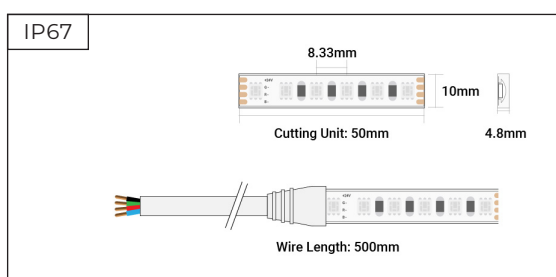

Toning Advance RGB
- 24V - 120 LEDs p/m - IP67 - 5m Reel

tagra®

SKU: TA24-RGB-120-5M-IP

- ▶ RGB Colour Changing
- ▶ 120 LEDs per metre
- ▶ 50mm Cut Points
- ▶ 5 Metre Reel
- ▶ 5 Year Warranty

Dimensions

Electrical Data

SKU	Voltage	Current Consumption			Power Consumption		
		Max.	Typ.	5m	Max.	Typ.	5m
TA24-RGB-120-5M-IP	24V	0.46A/m	0.42A/m	1.9A	11.0W/m	10.0W/m	45.6W

Photometric & Light Data

SKU	Colour Temp	Dimmable	SDCM	Beam Angle
TA24-RGB-120-5M-IP	RGB	Yes	-	120°

Colour	CCT / Wavelength	Lumens / m	Lumens / W	CRI
RGB	-	430	43	-
RED	620-625nm	81	21	-
GREEN	520-525nm	287	88	-
BLUE	465-470nm	65	21	-

Mechanical Data

SKU	IP Rating	Cut Points	Cable Length	Cable End	LEDs / m
TA24-RGB-120-5M-IP	IP67	50mm	500mm	Dual End	120 LEDs

SKU	Adhesive Type	Bend Diameter	Operating Temp	Warranty
TA24-RGB-120-5M-IP	3M	ø 60mm	-25°C ~ +40°C	5 Years

SKU	Length	Width	Height
TA24-RGB-120-5M-IP	5000mm	10mm	4.8mm