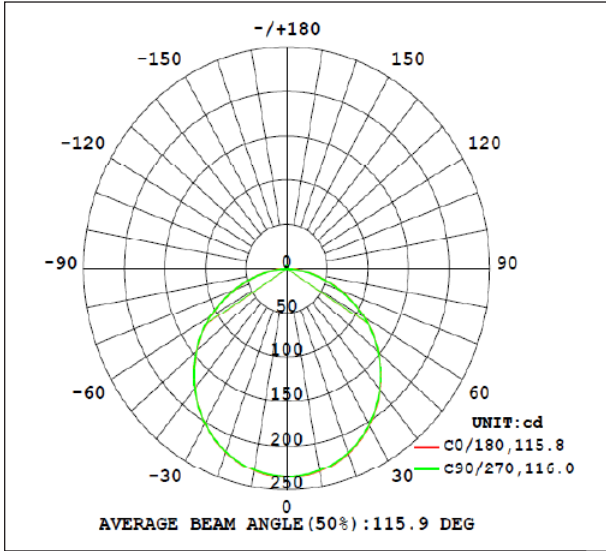

Photometric Data (1m Length)

Professional SMD Mini - 24V - 140 LEDs per metre