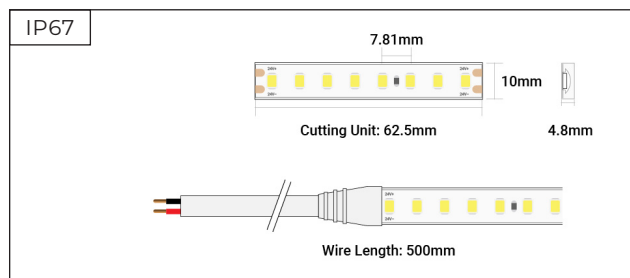

Professional SMD
- 24V - 64 LEDs per metre

Voltage	24V
Rated Current	0.18A / m
Wattage	4.3W / m
Max Wattage	4.8W / m
Length	5m
LEDs / Cut	8 / 125mm
LEDs / m	64 LEDs / m
Dimmable	Yes
SDCM	< 2
Cable End	Dual-Ends
Cable Length	500mm
IP Rating	IP20 / IP67
Adhesive Type	3M
Bend Diameter	ø60mm
Operating Temp	-25°C ~ +40°C
Warranty	5 Years

Professional SMD
- 24V - 128 LEDs per metre

Voltage	24V
Rated Current	0.36A / m
Wattage	8.7W / m
Max Wattage	9.6W / m
Length	5m
LEDs / Cut	8 / 62.5mm
LEDs / m	128 LEDs / m
Dimmable	Yes
SDCM	< 2
Cable End	Dual-Ends
Cable Length	500mm
IP Rating	IP20 / IP67
Adhesive Type	3M
Bend Diameter	ø60mm
Operating Temp	-25°C ~ +40°C
Warranty	5 Years

Professional SMD
- 48V - 60 LEDs per metre

Voltage	48V
Rated Current	0.121A / m
Wattage	5.8W / m
Max Wattage	6.4W / m
Length	20m & 40m
LEDs / Cut	4 / 50mm
LEDs / m	60 LEDs / m
Dimmable	Yes
SDCM	< 2
Cable End	Dual(20m), Single(40m)
Cable Length	500mm
IP Rating	IP20 / IP67
Adhesive Type	3M
Bend Diameter	ø60mm
Operating Temp	-25°C ~ +40°C
Warranty	5 Years