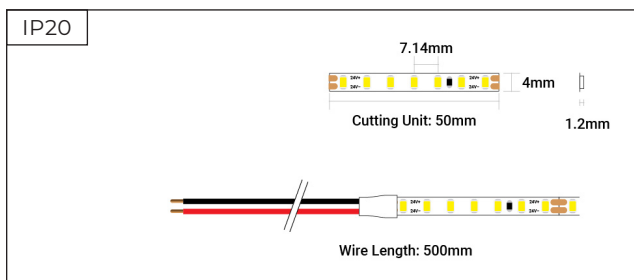

SKU	IP Rating	CCT	CRI	Lumens / M	Lumens / W	Beam Angle
PS24-27K-140-5M-90	IP20	2700K	>90	660	100	120°
PS24-3K-140-5M-90	IP20	3000K	>90	685	104	120°
PS24-4K-140-5M-90	IP20	4000K	>90	710	108	120°
PS24-6K-140-5M-90	IP20	6000K	>90	685	104	120°