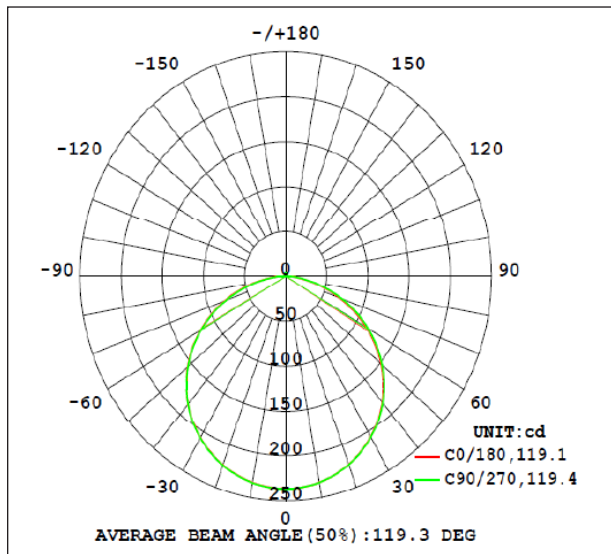

Photometric Data (1m Length)

Professional SMD - 24V - 64 LEDs per metre