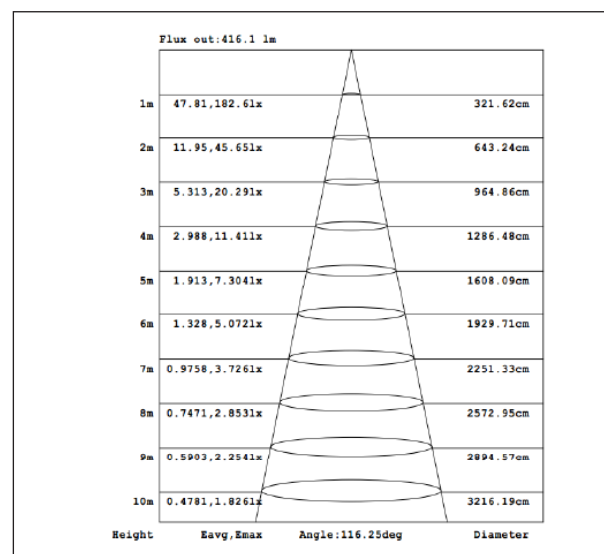

Professional SMD - 48V - 60 LEDs per metre