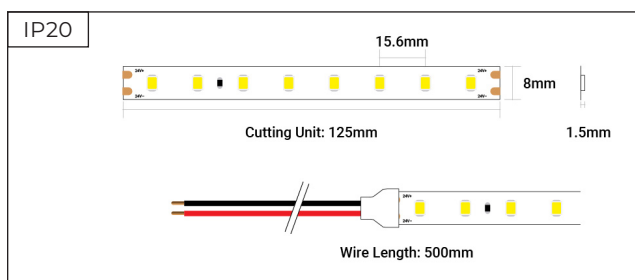

Professional SMD
- 24V - 64 LEDs per metre

Voltage	24V
Rated Current	0.18A / m
Wattage	4.3W / m
Max Wattage	4.8W / m
Length	5m
LEDs / Cut	8 / 125mm
LEDs / m	64 LEDs / m
Dimmable	Yes
SDCM	< 2
Cable End	Dual-Ends
Cable Length	500mm
IP Rating	IP20 / IP67
Adhesive Type	3M
Bend Diameter	ø60mm
Operating Temp	-25°C ~ +40°C
Warranty	5 Years

Professional SMD
- 24V - 128 LEDs per metre

Voltage	24V
Rated Current	0.36A / m
Wattage	8.7W / m
Max Wattage	9.6W / m
Length	5m
LEDs / Cut	8 / 62.5mm
LEDs / m	128 LEDs / m
Dimmable	Yes
SDCM	< 2
Cable End	Dual-Ends
Cable Length	500mm
IP Rating	IP20 / IP67
Adhesive Type	3M
Bend Diameter	ø60mm
Operating Temp	-25°C ~ +40°C
Warranty	5 Years

Professional SMD
- 48V - 60 LEDs per metre

Voltage	48V
Rated Current	0.121A / m
Wattage	5.8W / m
Max Wattage	6.4W / m
Length	20m & 40m
LEDs / Cut	4 / 50mm
LEDs / m	60 LEDs / m
Dimmable	Yes
SDCM	< 2
Cable End	Dual(20m), Single(40m)
Cable Length	500mm
IP Rating	IP20 / IP67
Adhesive Type	3M
Bend Diameter	ø60mm
Operating Temp	-25°C ~ +40°C
Warranty	5 Years

Professional SMD Mini
- 24V - 140 LEDs per metre

Voltage	24V
Rated Current	0.275A / m
Wattage	6.6W / m
Max Wattage	7.2W / m
Length	5m
LEDs / Cut	7 / 50mm
LEDs / m	140 LEDs / m
Dimmable	Yes
SDCM	< 2
Cable End	Dual-Ends
Cable Length	500mm
IP Rating	IP20
Adhesive Type	3M
Bend Diameter	ø60mm
Operating Temp	-25°C ~ +40°C
Warranty	5 Years