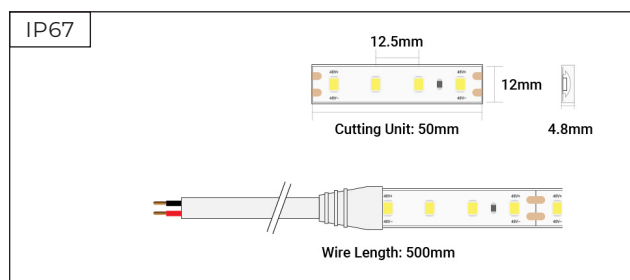

SKU	IP Rating	CCT	CRI	Lumens / M	Lumens / W	Beam Angle
PS48-27K-60-20M-90	IP20	2700K	>90	510	88	120°
PS48-27K-60-20M-90-IP	IP67	2700K	>90	448.8	77	120°
PS48-27K-60-40M-90	IP20	2700K	>90	510	88	120°
PS48-27K-60-40M-90-IP	IP67	2700K	>90	448.8	77	120°
PS48-3K-60-20M-90	IP20	3000K	>90	550	95	120°
PS48-3K-60-20M-90-IP	IP67	3000K	>90	484	83	120°
PS48-3K-60-40M-90	IP20	3000K	>90	550	95	120°
PS48-3K-60-40M-90-IP	IP67	3000K	>90	484	83	120°
PS48-4K-60-20M-90	IP20	4000K	>90	570	98	120°
PS48-4K-60-20M-90-IP	IP67	4000K	>90	501.6	86	120°
PS48-4K-60-40M-90	IP20	4000K	>90	570	98	120°
PS48-4K-60-40M-90-IP	IP67	4000K	>90	501.6	86	120°
PS48-6K-60-20M-90	IP20	6000K	>90	550	95	120°
PS48-6K-60-20M-90-IP	IP67	6000K	>90	484	83	120°
PS48-6K-60-40M-90	IP20	6000K	>90	550	95	120°
PS48-6K-60-40M-90-IP	IP67	6000K	>90	484	83	120°