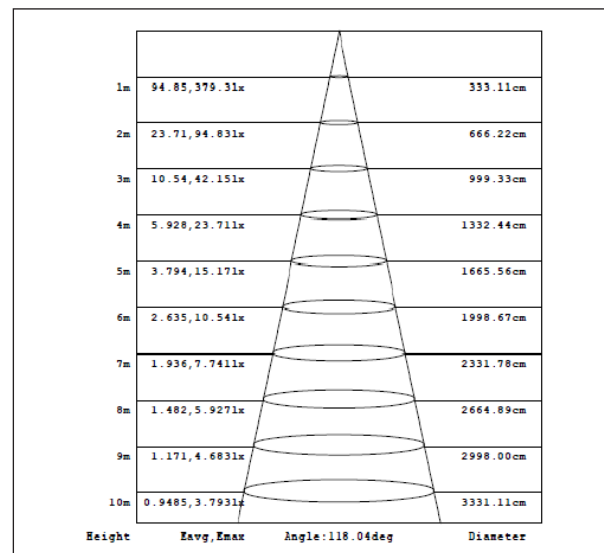

Professional SMD
- 24V - 128 LEDs per metre

Voltage	24V
Rated Current	0.36A / m
Wattage	8.7W / m
Max Wattage	9.6W / m
Length	5m
LEDs / Cut	8 / 62.5mm
LEDs / m	128 LEDs / m
Dimmable	Yes
SDCM	< 2
Cable End	Dual-Ends
Cable Length	500mm
IP Rating	IP20 / IP67
Adhesive Type	3M
Bend Diameter	ø60mm
Operating Temp	-25°C ~ +40°C
Warranty	5 Years

SKU	IP Rating	CCT	CRI	Lumens / M	Lumens / W	Beam Angle
PS24-27K-140-5M-90	IP20	2700K	>90	660	100	120°
PS24-3K-140-5M-90	IP20	3000K	>90	685	104	120°
PS24-4K-140-5M-90	IP20	4000K	>90	710	108	120°
PS24-6K-140-5M-90	IP20	6000K	>90	685	104	120°

Photometric Data (1m Length)

Professional SMD - 24V - 64 LEDs per metre

Professional SMD - 24V - 128 LEDs per metre

Professional SMD - 48V - 60 LEDs per metre

AAI Figure

Professional SMD - 24V - 64 LEDs per metre

Professional SMD - 24V - 128 LEDs per metre

Professional SMD - 48V - 60 LEDs per metre

Photometric Data (1m Length)

Professional SMD Mini - 24V - 140 LEDs per metre

AAI Figure

Professional SMD Mini - 24V - 140 LEDs per metre