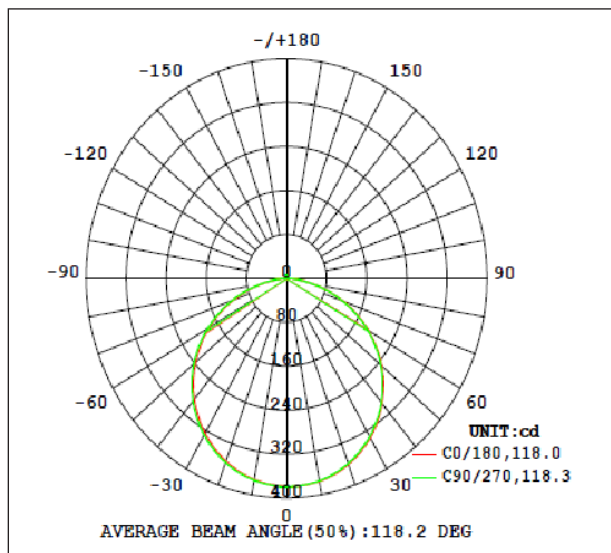

Professional SMD - 24V - 128 LEDs per metre