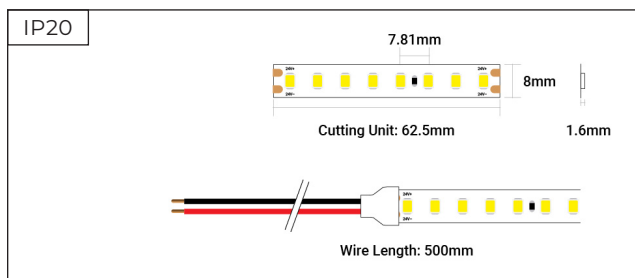

Professional SMD
- 24V - 64 LEDs per metre

Voltage	24V
Rated Current	0.18A / m
Wattage	4.3W / m
Max Wattage	4.8W / m
Length	5m
LEDs / Cut	8 / 125mm
LEDs / m	64 LEDs / m
Dimmable	Yes
SDCM	< 2
Cable End	Dual-Ends
Cable Length	500mm
IP Rating	IP20 / IP67
Adhesive Type	3M
Bend Diameter	ø60mm
Operating Temp	-25°C ~ +40°C
Warranty	5 Years

SKU	IP Rating	CCT	CRI	Lumens / M	Lumens / W	Beam Angle
PS24-19K-64-5M-90	IP20	1900K	>90	420	98	120°
PS24-19K-64-5M-90-IP	IP67	1900K	>90	369.6	86	120°
PS24-27K-64-5M-90	IP20	2700K	>90	510	119	120°
PS24-27K-64-5M-90-IP	IP67	2700K	>90	448.8	104	120°
PS24-3K-64-5M-90	IP20	3000K	>90	540	126	120°
PS24-3K-64-5M-90-IP	IP67	3000K	>90	475.2	111	120°
PS24-4K-64-5M-90	IP20	4000K	>90	560	130	120°
PS24-4K-64-5M-90-IP	IP67	4000K	>90	492.8	115	120°
PS24-6K-64-5M-90	IP20	6000K	>90	540	126	120°
PS24-6K-64-5M-90-IP	IP67	6000K	>90	475.2	111	120°

Professional SMD
- 24V - 128 LEDs per metre

Voltage	24V
Rated Current	0.36A / m
Wattage	8.7W / m
Max Wattage	9.6W / m
Length	5m
LEDs / Cut	8 / 62.5mm
LEDs / m	128 LEDs / m
Dimmable	Yes
SDCM	< 2
Cable End	Dual-Ends
Cable Length	500mm
IP Rating	IP20 / IP67
Adhesive Type	3M
Bend Diameter	ø60mm
Operating Temp	-25°C ~ +40°C
Warranty	5 Years

Professional SMD
- 48V - 60 LEDs per metre

Voltage	48V
Rated Current	0.121A / m
Wattage	5.8W / m
Max Wattage	6.4W / m
Length	20m & 40m
LEDs / Cut	4 / 50mm
LEDs / m	60 LEDs / m
Dimmable	Yes
SDCM	< 2
Cable End	Dual(20m), Single(40m)
Cable Length	500mm
IP Rating	IP20 / IP67
Adhesive Type	3M
Bend Diameter	ø60mm
Operating Temp	-25°C ~ +40°C
Warranty	5 Years