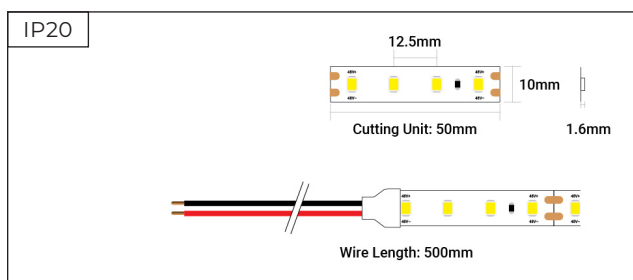

Professional SMD
- 24V - 64 LEDs per metre

Voltage	24V
Rated Current	0.18A / m
Wattage	4.3W / m
Max Wattage	4.8W / m
Length	5m
LEDs / Cut	8 / 125mm
LEDs / m	64 LEDs / m
Dimmable	Yes
SDCM	< 2
Cable End	Dual-Ends
Cable Length	500mm
IP Rating	IP20 / IP67
Adhesive Type	3M
Bend Diameter	ø60mm
Operating Temp	-25°C ~ +40°C
Warranty	5 Years

Professional SMD
- 24V - 128 LEDs per metre

Voltage	24V
Rated Current	0.36A / m
Wattage	8.7W / m
Max Wattage	9.6W / m
Length	5m
LEDs / Cut	8 / 62.5mm
LEDs / m	128 LEDs / m
Dimmable	Yes
SDCM	< 2
Cable End	Dual-Ends
Cable Length	500mm
IP Rating	IP20 / IP67
Adhesive Type	3M
Bend Diameter	ø60mm
Operating Temp	-25°C ~ +40°C
Warranty	5 Years

SKU	IP Rating	CCT	CRI	Lumens / M	Lumens / W	Beam Angle
PS24-19K-128-5M-90	IP20	1900K	>90	865	99	120°
PS24-19K-128-5M-90-IP	IP67	1900K	>90	761.2	87	120°
PS24-27K-128-5M-90	IP20	2700K	>90	1035	119	120°
PS24-27K-128-5M-90-IP	IP67	2700K	>90	910.8	105	120°
PS24-3K-128-5M-90	IP20	3000K	>90	1090	125	120°
PS24-3K-128-5M-90-IP	IP67	3000K	>90	959.2	110	120°
PS24-4K-128-5M-90	IP20	4000K	>90	1135	130	120°
PS24-4K-128-5M-90-IP	IP67	4000K	>90	998.8	115	120°
PS24-6K-128-5M-90	IP20	6000K	>90	1090	125	120°
PS24-6K-128-5M-90-IP	IP67	6000K	>90	959.2	110	120°

Professional SMD
- 48V - 60 LEDs per metre

Voltage	48V
Rated Current	0.121A / m
Wattage	5.8W / m
Max Wattage	6.4W / m
Length	20m & 40m
LEDs / Cut	4 / 50mm
LEDs / m	60 LEDs / m
Dimmable	Yes
SDCM	< 2
Cable End	Dual(20m), Single(40m)
Cable Length	500mm
IP Rating	IP20 / IP67
Adhesive Type	3M
Bend Diameter	ø60mm
Operating Temp	-25°C ~ +40°C
Warranty	5 Years