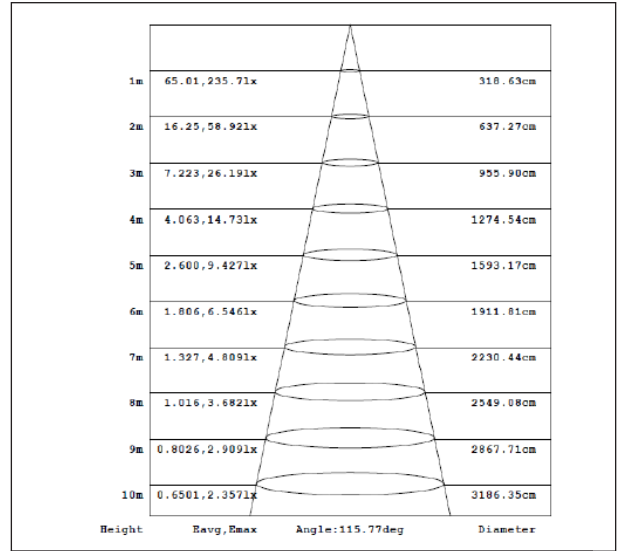

Photometric Data (1m Length)

Professional SMD - 24V - 64 LEDs per metre

Professional SMD - 24V - 128 LEDs per metre

Professional SMD - 48V - 60 LEDs per metre

AAI Figure

Professional SMD - 24V - 64 LEDs per metre

Professional SMD - 24V - 128 LEDs per metre

Professional SMD - 48V - 60 LEDs per metre

Photometric Data (1m Length)

Professional SMD Mini - 24V - 140 LEDs per metre

AAI Figure

Professional SMD Mini - 24V - 140 LEDs per metre