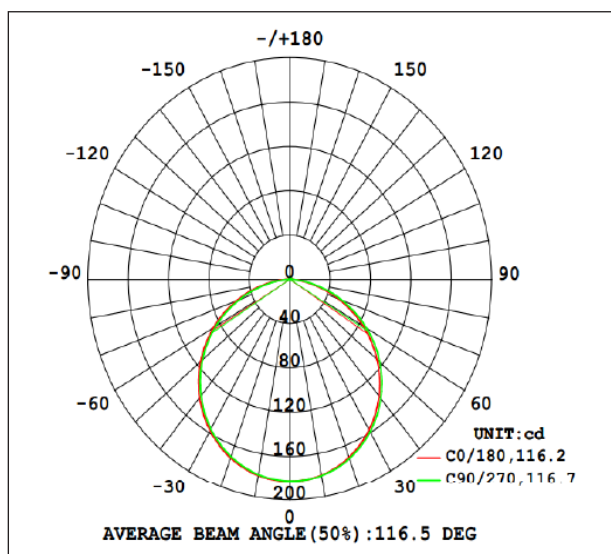

Professional SMD - 48V - 60 LEDs per metre