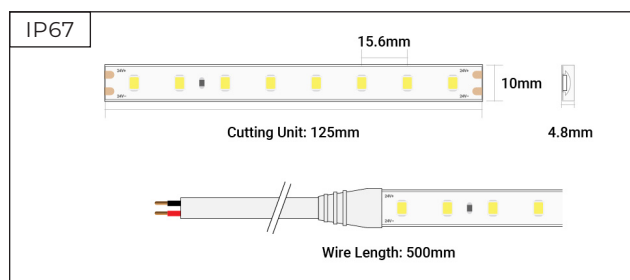

Professional SMD
- 24V - 64 LEDs per metre

Voltage	24V
Rated Current	0.18A / m
Wattage	4.3W / m
Max Wattage	4.8W / m
Length	5m
LEDs / Cut	8 / 125mm
LEDs / m	64 LEDs / m
Dimmable	Yes
SDCM	< 2
Cable End	Dual-Ends
Cable Length	500mm
IP Rating	IP20 / IP67
Adhesive Type	3M
Bend Diameter	ø60mm
Operating Temp	-25°C ~ +40°C
Warranty	5 Years

Professional SMD
- 24V - 128 LEDs per metre

Voltage	24V
Rated Current	0.36A / m
Wattage	8.7W / m
Max Wattage	9.6W / m
Length	5m
LEDs / Cut	8 / 62.5mm
LEDs / m	128 LEDs / m
Dimmable	Yes
SDCM	< 2
Cable End	Dual-Ends
Cable Length	500mm
IP Rating	IP20 / IP67
Adhesive Type	3M
Bend Diameter	ø60mm
Operating Temp	-25°C ~ +40°C
Warranty	5 Years

Professional SMD
- 48V - 60 LEDs per metre

Voltage	48V
Rated Current	0.121A / m
Wattage	5.8W / m
Max Wattage	6.4W / m
Length	20m & 40m
LEDs / Cut	4 / 50mm
LEDs / m	60 LEDs / m
Dimmable	Yes
SDCM	< 2
Cable End	Dual(20m), Single(40m)
Cable Length	500mm
IP Rating	IP20 / IP67
Adhesive Type	3M
Bend Diameter	ø60mm
Operating Temp	-25°C ~ +40°C
Warranty	5 Years

Professional SMD Mini
- 24V - 140 LEDs per metre

Voltage	24V
Rated Current	0.275A / m
Wattage	6.6W / m
Max Wattage	7.2W / m
Length	5m
LEDs / Cut	7 / 50mm
LEDs / m	140 LEDs / m
Dimmable	Yes
SDCM	< 2
Cable End	Dual-Ends
Cable Length	500mm
IP Rating	IP20
Adhesive Type	3M
Bend Diameter	ø60mm
Operating Temp	-25°C ~ +40°C
Warranty	5 Years