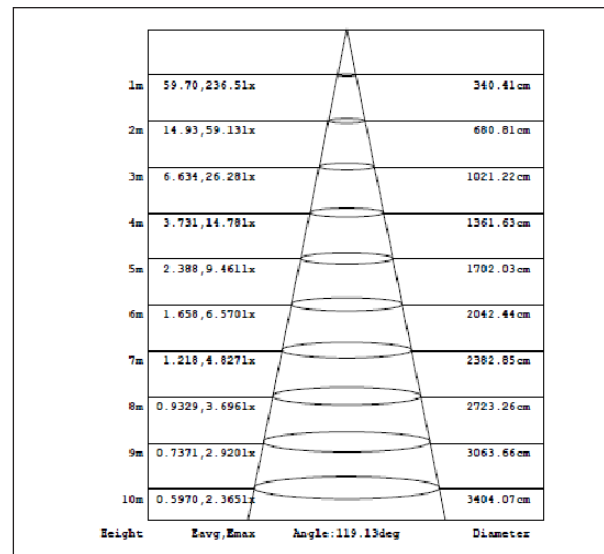

Professional SMD
- 24V - 128 LEDs per metre

Voltage	24V
Rated Current	0.36A / m
Wattage	8.7W / m
Max Wattage	9.6W / m
Length	5m
LEDs / Cut	8 / 62.5mm
LEDs / m	128 LEDs / m
Dimmable	Yes
SDCM	< 2
Cable End	Dual-Ends
Cable Length	500mm
IP Rating	IP20 / IP67
Adhesive Type	3M
Bend Diameter	ø60mm
Operating Temp	-25°C ~ +40°C
Warranty	5 Years

SKU	IP Rating	CCT	CRI	Lumens / M	Lumens / W	Beam Angle
PS24-27K-140-5M-90	IP20	2700K	>90	660	100	120°
PS24-3K-140-5M-90	IP20	3000K	>90	685	104	120°
PS24-4K-140-5M-90	IP20	4000K	>90	710	108	120°
PS24-6K-140-5M-90	IP20	6000K	>90	685	104	120°

Photometric Data (1m Length)

Professional SMD - 24V - 64 LEDs per metre

Professional SMD - 24V - 128 LEDs per metre

Professional SMD - 48V - 60 LEDs per metre

AAI Figure

Professional SMD - 24V - 64 LEDs per metre

Professional SMD - 24V - 128 LEDs per metre

Professional SMD - 48V - 60 LEDs per metre

Photometric Data (1m Length)

Professional SMD Mini - 24V - 140 LEDs per metre

AAI Figure

Professional SMD Mini - 24V - 140 LEDs per metre