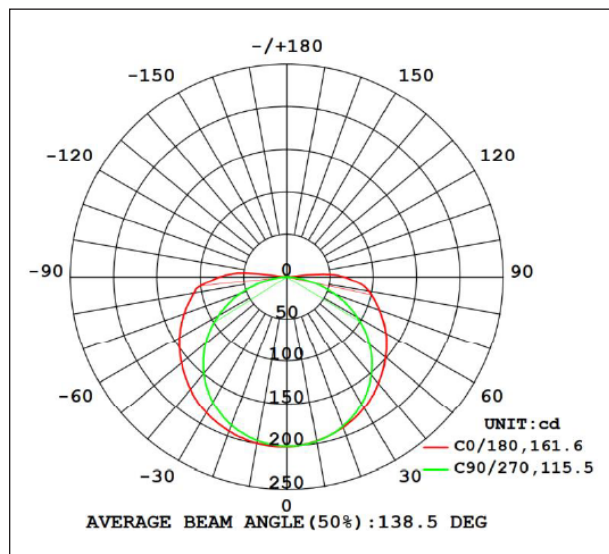

Mechanical Data

SKU	IP Rating	Cut Points	Cable Length	Cable End	LEDs / m
SKIT-COB-27K1225	IP20	10mm	500mm	Dual End	-
SKIT-COB-3K1225	IP20	10mm	500mm	Dual End	-
SKIT-COB-4K1225	IP20	10mm	500mm	Dual End	-
SKIT-COB-65K1225	IP20	10mm	500mm	Dual End	-

SKU	Adhesive Type	Bend Diameter	Operating Temp	Warranty
SKIT-COB-27K1225	3M	Ø 60mm	-25°C ~ +40°C	3 Years
SKIT-COB-3K1225	3M	Ø 60mm	-25°C ~ +40°C	3 Years
SKIT-COB-4K1225	3M	Ø 60mm	-25°C ~ +40°C	3 Years
SKIT-COB-65K1225	3M	Ø 60mm	-25°C ~ +40°C	3 Years

SKU	Length	Width	Height
SKIT-COB-27K1225	2500mm	8mm	1.6mm
SKIT-COB-3K1225	2500mm	8mm	1.6mm
SKIT-COB-4K1225	2500mm	8mm	1.6mm
SKIT-COB-65K1225	2500mm	8mm	1.6mm

Photometric Data (1000mm)