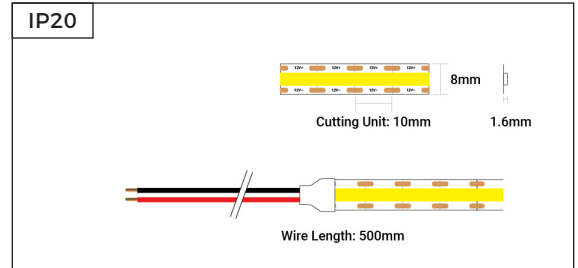

Professional Series

12V COB Non Spotting

Data Sheet

Completely non spotting seamless illumination with high efficiency, at approximately 100 lumens per watt. Perfect for professional grade lighting where a completely non spotting, high quality output and finish is required.

Professional COB
- 12V - Mini Cut Point

Available in:

Dimensions

Electrical Data

SKU	Voltage	Current Consumption			Power Consumption		
		Max.	Typ.	2.5m	Max.	Typ.	2.5m
SKIT-COB-27K1225	12V	0.75A/m	0.67A/m	1.5A	9.0W/m	8.0W/m	18.0W
SKIT-COB-3K1225	12V	0.75A/m	0.67A/m	1.5A	9.0W/m	8.0W/m	18.0W
SKIT-COB-4K1225	12V	0.75A/m	0.67A/m	1.5A	9.0W/m	8.0W/m	18.0W
SKIT-COB-65K1225	12V	0.75A/m	0.67A/m	1.5A	9.0W/m	8.0W/m	18.0W

Colour	CCT / Wavelength	Lumens / m	Lumens / W	CRI
2700K	2700K	650	81	>90
3000K	3000K	720	90	>90
4000K	4000K	780	98	>90
6500K	6500K	800	100	>90

Mechanical Data

SKU	IP Rating	Cut Points	Cable Length	Cable End	LEDs / m
SKIT-COB-27K1225	IP20	10mm	500mm	Dual End	-
SKIT-COB-3K1225	IP20	10mm	500mm	Dual End	-
SKIT-COB-4K1225	IP20	10mm	500mm	Dual End	-
SKIT-COB-65K1225	IP20	10mm	500mm	Dual End	-

SKU	Length	Width	Height
SKIT-COB-27K1225	2500mm	8mm	1.6mm
SKIT-COB-3K1225	2500mm	8mm	1.6mm
SKIT-COB-4K1225	2500mm	8mm	1.6mm
SKIT-COB-65K1225	2500mm	8mm	1.6mm

Photometric Data (1000mm)

AAI Figure

tagra[®]