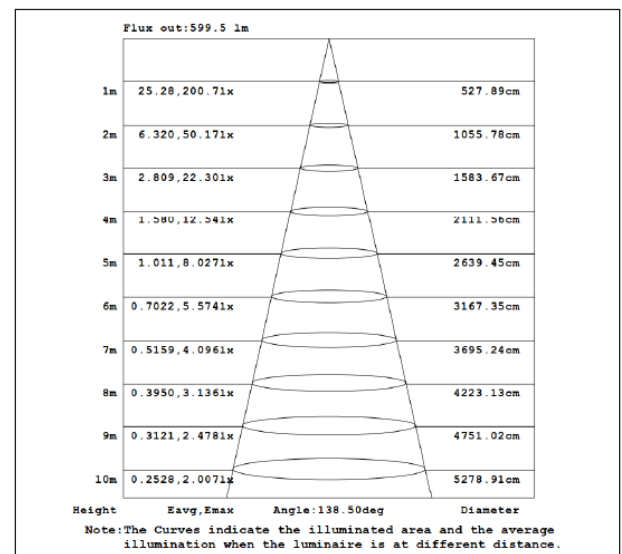

Mechanical Data

SKU	IP Rating	Cut Points	Cable Length	Cable End	LEDs / m
SKIT-COB-27K1225	IP20	10mm	500mm	Dual End	-
SKIT-COB-3K1225	IP20	10mm	500mm	Dual End	-
SKIT-COB-4K1225	IP20	10mm	500mm	Dual End	-
SKIT-COB-65K1225	IP20	10mm	500mm	Dual End	-

SKU	Adhesive Type	Bend Diameter	Operating Temp	Warranty
SKIT-COB-27K1225	3M	Ø 60mm	-25°C ~ +40°C	3 Years
SKIT-COB-3K1225	3M	Ø 60mm	-25°C ~ +40°C	3 Years
SKIT-COB-4K1225	3M	Ø 60mm	-25°C ~ +40°C	3 Years
SKIT-COB-65K1225	3M	Ø 60mm	-25°C ~ +40°C	3 Years

SKU	Length	Width	Height
SKIT-COB-27K1225	2500mm	8mm	1.6mm
SKIT-COB-3K1225	2500mm	8mm	1.6mm
SKIT-COB-4K1225	2500mm	8mm	1.6mm
SKIT-COB-65K1225	2500mm	8mm	1.6mm

Photometric Data (1000mm)

AAI Figure