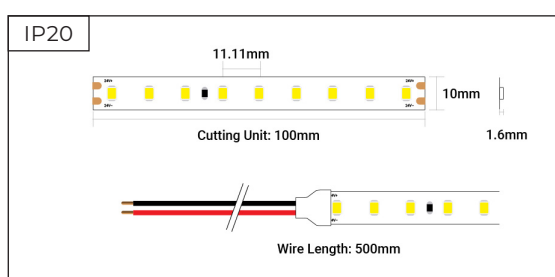

Professional High Efficiency
- 24V - 3000K - 90 LEDs p/m - IP20 - 5m Reel

SKU: PH24-3K-90-5M-80

- ▶ 3000K
- ▶ 90 LEDs per metre
- ▶ 100mm Cut Points
- ▶ 5 Metre Reel
- ▶ 3 Year Warranty

Dimensions

Electrical Data

SKU	Voltage	Current Consumption			Power Consumption		
		Max.	Typ.	5m	Max.	Typ.	5m
PH24-3K-90-5M-80	24V	0.20A/m	0.18A/m	0.72A	4.8W/m	4.3W/m	17.3W

Photometric & Light Data

SKU	Colour Temp	Dimmable	SDCM	Beam Angle
PH24-3K-90-5M-80	3000K	Yes	< 2	120°

Colour	CCT / Wavelength	Lumens / m	Lumens / W	CRI
3000K	3000K	890	207	>80

Mechanical Data

SKU	IP Rating	Cut Points	Cable Length	Cable End	LEDs / m
PH24-3K-90-5M-80	IP20	100mm	500mm	Dual End	90 LEDs

SKU	Adhesive Type	Bend Diameter	Operating Temp	Warranty
PH24-3K-90-5M-80	3M	∅ 60mm	-25°C ~ +40°C	3 Years

SKU	Length	Width	Height
PH24-3K-90-5M-80	5000mm	10mm	1.6mm