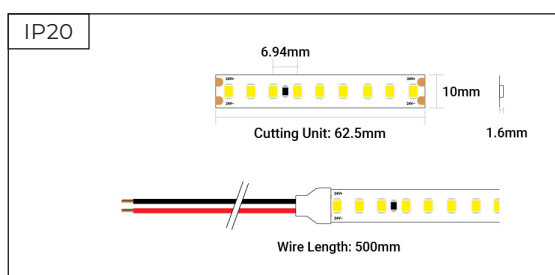

Professional High Efficiency
- 24V - 3000K - 144 LEDs p/m - IP20 - 5m Reel

tagra®

SKU: PH24-3K-144-5M-80

- ▶ 3000K
- ▶ 144 LEDs per metre
- ▶ 62.5mm Cut Points
- ▶ 5 Metre Reel
- ▶ 3 Year Warranty

Dimensions

Electrical Data

SKU	Voltage	Current Consumption			Power Consumption		
		Max.	Typ.	5m	Max.	Typ.	5m
PH24-3K-144-5M-80	24V	0.32A/m	0.29A/m	1.2A	7.7W/m	7.0W/m	28.8W

Photometric & Light Data

SKU	Colour Temp	Dimmable	SDCM	Beam Angle
PH24-3K-144-5M-80	3000K	Yes	< 2	120°

Colour	CCT / Wavelength	Lumens / m	Lumens / W	CRI
3000K	3000K	1445	206	>80

Mechanical Data

SKU	IP Rating	Cut Points	Cable Length	Cable End	LEDs / m
PH24-3K-144-5M-80	IP20	62.5mm	500mm	Dual End	144 LEDs

SKU	Adhesive Type	Bend Diameter	Operating Temp	Warranty
PH24-3K-144-5M-80	3M	∅ 60mm	-25°C ~ +40°C	3 Years

SKU	Length	Width	Height
PH24-3K-144-5M-80	5000mm	10mm	1.6mm