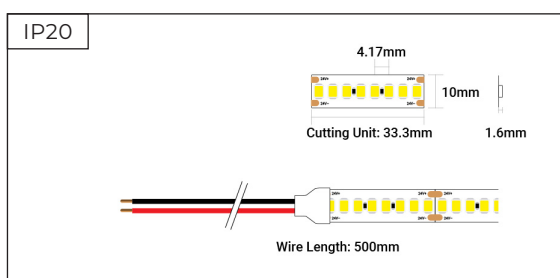

Professional Series Super Bright
- 24V - 6000K - 240 LEDs p/m - IP20 - 5m Reel

SKU: PB24-6K-240-5M-80

5M

24V

240
LEDs/m

IP20

6000K

- ▶ 6000K
- ▶ 240 LEDs per metre
- ▶ 33.3mm Cut Points
- ▶ 5 Metre Reel
- ▶ 5 Year Warranty

Dimensions

Electrical Data

SKU	Voltage	Current Consumption			Power Consumption		
		Max.	Typ.	5m	Max.	Typ.	5m
PB24-6K-240-5M-80	24V	0.92A/m	0.83A/m	3.5A	22.0W/m	20.0W/m	84.0W

Photometric & Light Data

SKU	Colour Temp	Dimmable	SDCM	Beam Angle
PB24-6K-240-5M-80	6000K	Yes	< 2	120°

Colour	CCT / Wavelength	Lumens / m	Lumens / W	CRI
6000K	6000K	2880	144	>80

Mechanical Data

SKU	IP Rating	Cut Points	Cable Length	Cable End	LEDs / m
PB24-6K-240-5M-80	IP20	33.3mm	500mm	Dual End	240 LEDs

SKU	Adhesive Type	Bend Diameter	Operating Temp	Warranty
PB24-6K-240-5M-80	3M	ø 60mm	-25°C ~ +40°C	5 Years

SKU	Length	Width	Height
PB24-6K-240-5M-80	5000mm	10mm	1.6mm