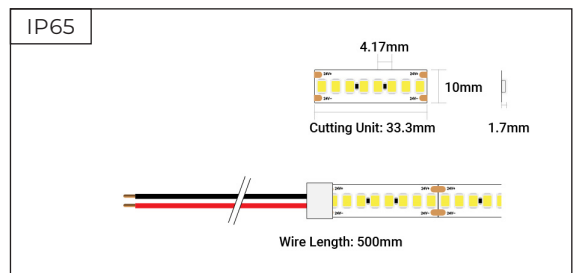

Professional Series Super Bright
- 24V - 6000K - 240 LEDs p/m - IP65 - 5m Reel

SKU: PB24-6K-240-5M-80-IP

5M

24V

240
LEDs/m

IP65

6000K

- ▶ 6000K
- ▶ 240 LEDs per metre
- ▶ 33.3mm Cut Points
- ▶ 5 Metre Reel
- ▶ 5 Year Warranty

Dimensions

Electrical Data

SKU	Voltage	Current Consumption			Power Consumption		
		Max.	Typ.	5m	Max.	Typ.	5m
PB24-6K-240-5M-80-IP	24V	0.92A/m	0.83A/m	3.5A	22.0W/m	20.0W/m	84.0W

Photometric & Light Data

SKU	Colour Temp	Dimmable	SDCM	Beam Angle
PB24-6K-240-5M-80-IP	6000K	Yes	< 2	120°

Colour	CCT / Wavelength	Lumens / m	Lumens / W	CRI
6000K	6000K	2880	144	>80

Mechanical Data

SKU	IP Rating	Cut Points	Cable Length	Cable End	LEDs / m
PB24-6K-240-5M-80-IP	IP65	33.3mm	500mm	Dual End	240 LEDs

SKU	Adhesive Type	Bend Diameter	Operating Temp	Warranty
PB24-6K-240-5M-80-IP	3M	∅ 60mm	-25°C ~ +40°C	5 Years

SKU	Length	Width	Height
PB24-6K-240-5M-80-IP	5000mm	10mm	1.7mm