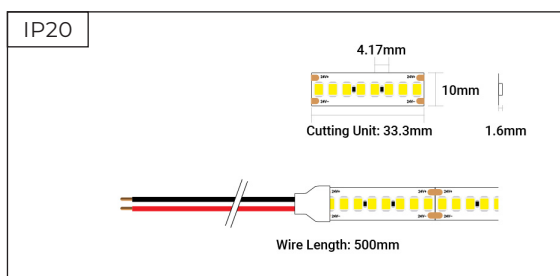

**Professional Series Super Bright**  
 - 24V - 4000K - 240 LEDs p/m - IP20 - 5m Reel

SKU: PB24-4K-240-5M-80

- ▶ 4000K
- ▶ 240 LEDs per metre
- ▶ 33.3mm Cut Points
- ▶ 5 Metre Reel
- ▶ 5 Year Warranty

**Dimensions**

**Electrical Data**

SKU	Voltage	Current Consumption			Power Consumption		
		Max.	Typ.	5m	Max.	Typ.	5m
PB24-4K-240-5M-80	24V	0.92A/m	0.83A/m	3.5A	22.0W/m	20.0W/m	84.0W

**Photometric & Light Data**

SKU	Colour Temp	Dimmable	SDCM	Beam Angle
PB24-4K-240-5M-80	4000K	Yes	< 2	120°

Colour	CCT / Wavelength	Lumens / m	Lumens / W	CRI
4000K	4000K	3000	150	>80

**Mechanical Data**

SKU	IP Rating	Cut Points	Cable Length	Cable End	LEDs / m
PB24-4K-240-5M-80	IP20	33.3mm	500mm	Dual End	240 LEDs

SKU	Adhesive Type	Bend Diameter	Operating Temp	Warranty
PB24-4K-240-5M-80	3M	ø 60mm	-25°C ~ +40°C	5 Years

SKU	Length	Width	Height
PB24-4K-240-5M-80	5000mm	10mm	1.6mm