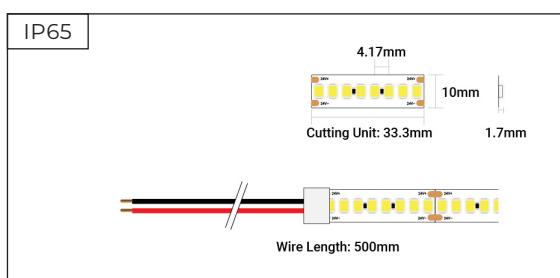

Professional Series Super Bright
- 24V - 4000K - 240 LEDs p/m - IP65 - 5m Reel

SKU: PB24-4K-240-5M-80-IP

- ▶ 4000K
- ▶ 240 LEDs per metre
- ▶ 33.3mm Cut Points
- ▶ 5 Metre Reel
- ▶ 5 Year Warranty

Dimensions

Electrical Data

SKU	Voltage	Current Consumption			Power Consumption		
		Max.	Typ.	5m	Max.	Typ.	5m
PB24-4K-240-5M-80-IP	24V	0.92A/m	0.83A/m	3.5A	22.0W/m	20.0W/m	84.0W

Photometric & Light Data

SKU	Colour Temp	Dimmable	SDCM	Beam Angle
PB24-4K-240-5M-80-IP	4000K	Yes	< 2	120°

Colour	CCT / Wavelength	Lumens / m	Lumens / W	CRI
4000K	4000K	3000	150	>80

Mechanical Data

SKU	IP Rating	Cut Points	Cable Length	Cable End	LEDs / m
PB24-4K-240-5M-80-IP	IP65	33.3mm	500mm	Dual End	240 LEDs

SKU	Adhesive Type	Bend Diameter	Operating Temp	Warranty
PB24-4K-240-5M-80-IP	3M	ø 60mm	-25°C ~ +40°C	5 Years

SKU	Length	Width	Height
PB24-4K-240-5M-80-IP	5000mm	10mm	1.7mm