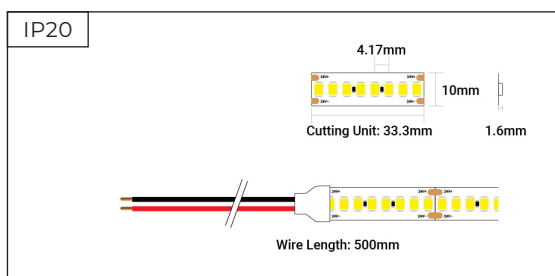

Professional Series Super Bright
- 24V - 3000K - 240 LEDs p/m - IP20 - 5m Reel

SKU: PB24-3K-240-5M-80

- ▶ 3000K
- ▶ 240 LEDs per metre
- ▶ 33.3mm Cut Points
- ▶ 5 Metre Reel
- ▶ 5 Year Warranty

Dimensions

Electrical Data

SKU	Voltage	Current Consumption			Power Consumption		
		Max.	Typ.	5m	Max.	Typ.	5m
PB24-3K-240-5M-80	24V	0.92A/m	0.83A/m	3.5A	22.0W/m	20.0W/m	84.0W

Photometric & Light Data

SKU	Colour Temp	Dimmable	SDCM	Beam Angle
PB24-3K-240-5M-80	3000K	Yes	< 2	120°

Colour	CCT / Wavelength	Lumens / m	Lumens / W	CRI
3000K	3000K	2880	144	>80

Mechanical Data

SKU	IP Rating	Cut Points	Cable Length	Cable End	LEDs / m
PB24-3K-240-5M-80	IP20	33.3mm	500mm	Dual End	240 LEDs

SKU	Adhesive Type	Bend Diameter	Operating Temp	Warranty
PB24-3K-240-5M-80	3M	∅ 60mm	-25°C ~ +40°C	5 Years

SKU	Length	Width	Height
PB24-3K-240-5M-80	5000mm	10mm	1.6mm