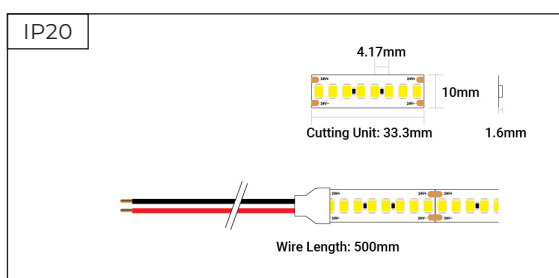

**Professional Series Super Bright**  
 - 24V - 2700K - 240 LEDs p/m - IP20 - 5m Reel

SKU: PB24-27K-240-5M-80

- ▶ 2700K
- ▶ 240 LEDs per metre
- ▶ 33.3mm Cut Points
- ▶ 5 Metre Reel
- ▶ 5 Year Warranty

**Dimensions**

**Electrical Data**

SKU	Voltage	Current Consumption			Power Consumption		
		Max.	Typ.	5m	Max.	Typ.	5m
PB24-27K-240-5M-80	24V	0.92A/m	0.83A/m	3.5A	22.0W/m	20.0W/m	84.0W

**Photometric & Light Data**

SKU	Colour Temp	Dimmable	SDCM	Beam Angle
PB24-27K-240-5M-80	2700K	Yes	< 2	120°

Colour	CCT / Wavelength	Lumens / m	Lumens / W	CRI
2700K	2700K	2735	137	>80

**Mechanical Data**

SKU	IP Rating	Cut Points	Cable Length	Cable End	LEDs / m
PB24-27K-240-5M-80	IP20	33.3mm	500mm	Dual End	240 LEDs

SKU	Adhesive Type	Bend Diameter	Operating Temp	Warranty
PB24-27K-240-5M-80	3M	∅ 60mm	-25°C ~ +40°C	5 Years

SKU	Length	Width	Height
PB24-27K-240-5M-80	5000mm	10mm	1.6mm