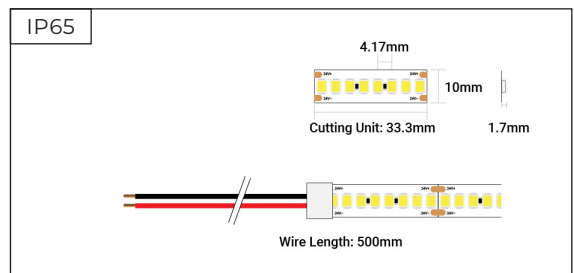

Professional Series Super Bright
- 24V - 2700K - 240 LEDs p/m - IP65 - 5m Reel

SKU: PB24-27K-240-5M-80-IP

5M

24V

240
LEDs/m

IP65

2700K

- ▶ 2700K
- ▶ 240 LEDs per metre
- ▶ 33.3mm Cut Points
- ▶ 5 Metre Reel
- ▶ 5 Year Warranty

Dimensions

Electrical Data

SKU	Voltage	Current Consumption			Power Consumption		
		Max.	Typ.	5m	Max.	Typ.	5m
PB24-27K-240-5M-80-IP	24V	0.92A/m	0.83A/m	3.5A	22.0W/m	20.0W/m	84.0W

Photometric & Light Data

SKU	Colour Temp	Dimmable	SDCM	Beam Angle
PB24-27K-240-5M-80-IP	2700K	Yes	< 2	120°

Colour	CCT / Wavelength	Lumens / m	Lumens / W	CRI
2700K	2700K	2735	137	>80

Mechanical Data

SKU	IP Rating	Cut Points	Cable Length	Cable End	LEDs / m
PB24-27K-240-5M-80-IP	IP65	33.3mm	500mm	Dual End	240 LEDs

SKU	Adhesive Type	Bend Diameter	Operating Temp	Warranty
PB24-27K-240-5M-80-IP	3M	∅ 60mm	-25°C ~ +40°C	5 Years

SKU	Length	Width	Height
PB24-27K-240-5M-80-IP	5000mm	10mm	1.7mm