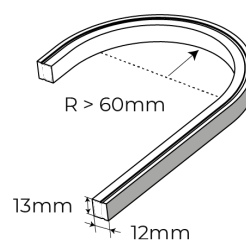

FEATURES & BENEFITS

- Featuring a 90 CRI spot free high lumen output, this revolutionary neon flex can be recessed or surface mounted making it a complete, highly versatile systematic installation solution
- High quality, high brightness
- Suitable for indoor and outdoor use
- Salt Water Resistant
  Solvent Resistant
  UV Resistant
  Flame Resistant