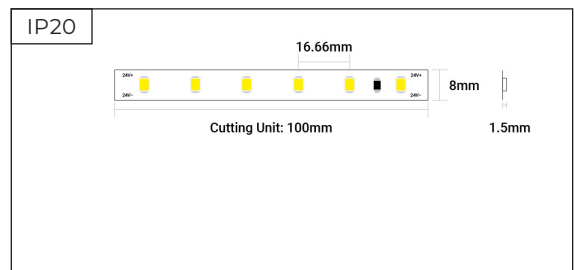

**Essential Series SMD**  
**- 24V - 3000K - 60 LEDs p/m - IP20 - 50m Reel**

**SKU: ES24-3K-60-50M-80**

**50M**

**24V**

**60**  
LEDs/m

**IP20**

**3000K**

- ▶ 3000K
- ▶ 60 LEDs per metre
- ▶ 100mm Cut Points
- ▶ 50 Metre Reel
- ▶ 3 Year Warranty

**Dimensions**

**Electrical Data**

SKU	Voltage	Current Consumption			Power Consumption		
		Max.	Typ.	5m	Max.	Typ.	5m
ES24-3K-60-50M-80	24V	0.2A/m	0.18A/m	0.88A	4.8W/m	4.4W/m	22.3W

**Photometric & Light Data**

SKU	Colour Temp	Dimmable	SDCM	Beam Angle
ES24-3K-60-50M-80	3000K	Yes	< 5	120°

Colour	CCT / Wavelength	Lumens / m	Lumens / W	CRI
3000K	3000K	480	109	>80

**Mechanical Data**

SKU	IP Rating	Cut Points	Cable Length	Cable End	LEDs / m
ES24-3K-60-50M-80	IP20	100mm	-	None	60 LEDs

SKU	Adhesive Type	Bend Diameter	Operating Temp	Warranty
ES24-3K-60-50M-80	3M	∅ 60mm	-25°C ~ +40°C	3 Years

SKU	Length	Width	Height
ES24-3K-60-50M-80	50000mm	8mm	1.5mm