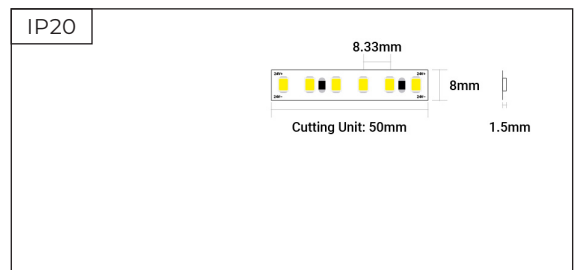

**Essential Series SMD**  
**- 24V - 3000K - 120 LEDs p/m - IP20 - 50m Reel**

**SKU: ES24-3K-120-50M-80**

**50M**

**24V**

**120**  
LEDs/m

**IP20**

**3000K**

- ▶ 3000K
- ▶ 120 LEDs per metre
- ▶ 50mm Cut Points
- ▶ 50 Metre Reel
- ▶ 3 Year Warranty

**Dimensions**

**Electrical Data**

SKU	Voltage	Current Consumption			Power Consumption		
		Max.	Typ.	5m	Max.	Typ.	5m
ES24-3K-120-50M-80	24V	0.4A/m	0.37A/m	1.79A	9.6W/m	8.8W/m	43.0W

**Photometric & Light Data**

SKU	Colour Temp	Dimmable	SDCM	Beam Angle
ES24-3K-120-50M-80	3000K	Yes	< 5	120°

Colour	CCT / Wavelength	Lumens / m	Lumens / W	CRI
3000K	3000K	960	109	>80

**Mechanical Data**

SKU	IP Rating	Cut Points	Cable Length	Cable End	LEDs / m
ES24-3K-120-50M-80	IP20	50mm	-	None	120 LEDs

SKU	Adhesive Type	Bend Diameter	Operating Temp	Warranty
ES24-3K-120-50M-80	3M	∅ 60mm	-25°C ~ +40°C	3 Years

SKU	Length	Width	Height
ES24-3K-120-50M-80	50000mm	8mm	1.5mm