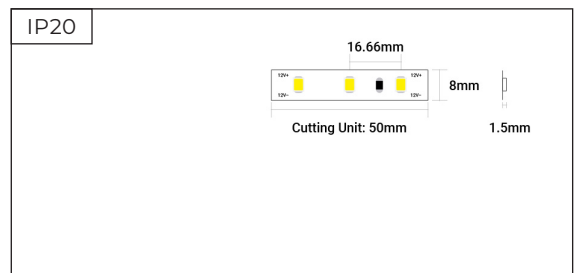

Essential Series SMD  
 - 12V - 3000K - 60 LEDs p/m - IP20 - 50m Reel

SKU: ES12-3K-60-50M-80

**50M**

**12V**

**60**  
LEDs/m

**IP20**

**3000K**

- ▶ 3000K
- ▶ 60 LEDs per metre
- ▶ 50mm Cut Points
- ▶ 50 Metre Reel
- ▶ 3 Year Warranty

**Dimensions**

**Electrical Data**

SKU	Voltage	Current Consumption			Power Consumption		
		Max.	Typ.	5m	Max.	Typ.	5m
ES12-3K-60-50M-80	12V	0.4A/m	0.37A/m	1.6A	4.8W/m	4.4W/m	19.2W

**Photometric & Light Data**

SKU	Colour Temp	Dimmable	SDCM	Beam Angle
ES12-3K-60-50M-80	3000K	Yes	< 5	120°

Colour	CCT / Wavelength	Lumens / m	Lumens / W	CRI
3000K	3000K	480	109	>80

**Mechanical Data**

SKU	IP Rating	Cut Points	Cable Length	Cable End	LEDs / m
ES12-3K-60-50M-80	IP20	50mm	-	None	60 LEDs

SKU	Adhesive Type	Bend Diameter	Operating Temp	Warranty
ES12-3K-60-50M-80	3M	∅ 60mm	-25°C ~ +40°C	3 Years

SKU	Length	Width	Height
ES12-3K-60-50M-80	50000mm	8mm	1.5mm