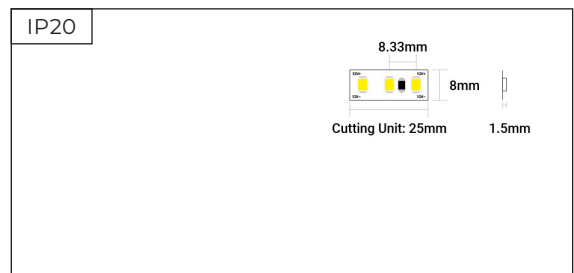

**Essential Series SMD**  
**- 12V - 3000K - 120 LEDs p/m - IP20 - 50m Reel**

**SKU: ES12-3K-120-50M-80**

**50M**

**12V**

**120**  
LEDs/m

**IP20**

**3000K**

- ▶ 3000K
- ▶ 120 LEDs per metre
- ▶ 25mm Cut Points
- ▶ 50 Metre Reel
- ▶ 3 Year Warranty

**Dimensions**

**Electrical Data**

SKU	Voltage	Current Consumption			Power Consumption		
		Max.	Typ.	5m	Max.	Typ.	5m
ES12-3K-120-50M-80	12V	0.8A/m	0.73A/m	2.79A	9.6W/m	8.8W/m	33.5W

**Photometric & Light Data**

SKU	Colour Temp	Dimmable	SDCM	Beam Angle
ES12-3K-120-50M-80	3000K	Yes	< 5	120°

Colour	CCT / Wavelength	Lumens / m	Lumens / W	CRI
3000K	3000K	960	109	>80

**Mechanical Data**

SKU	IP Rating	Cut Points	Cable Length	Cable End	LEDs / m
ES12-3K-120-50M-80	IP20	25mm	-	None	120 LEDs

SKU	Adhesive Type	Bend Diameter	Operating Temp	Warranty
ES12-3K-120-50M-80	3M	∅ 60mm	-25°C ~ +40°C	3 Years

SKU	Length	Width	Height
ES12-3K-120-50M-80	50000mm	8mm	1.5mm