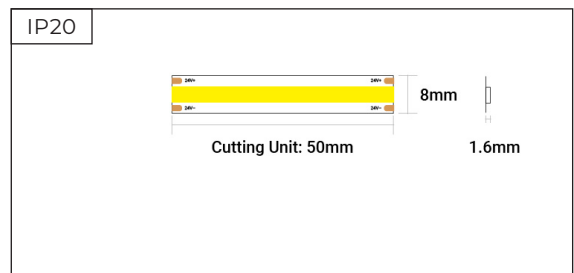

Essential Series COB
- 24V - 3000K - IP20 - 50m Reel

SKU: EC24-3K-50M-90

50M

24V

**>90
CRI**

IP20

3000K

- ▶ 3000K
- ▶ Spot Free Continuous
- ▶ 50 Metre Reel
- ▶ 50mm Cut Points
- ▶ 3 Year Warranty

Dimensions

Electrical Data

SKU	Voltage	Current Consumption			Power Consumption		
		Max.	Typ.	5m	Max.	Typ.	5m
EC24-3K-50M-90	24V	0.35A/m	0.3A/m	1.31A	8.0W/m	7.2W/m	31.5W

Photometric & Light Data

SKU	Colour Temp	Dimmable	SDCM	Beam Angle
EC24-3K-50M-90	3000K	Yes	< 5	140°

Colour	CCT / Wavelength	Lumens / m	Lumens / W	CRI
3000K	3000K	605	84	>90

Mechanical Data

SKU	IP Rating	Cut Points	Cable Length	Cable End	LEDs / m
EC24-3K-50M-90	IP20	50mm	-	-	-

SKU	Adhesive Type	Bend Diameter	Operating Temp	Warranty
EC24-3K-50M-90	3M	∅ 60mm	-25°C ~ +40°C	3 Years

SKU	Length	Width	Height
EC24-3K-50M-90	50000mm	8mm	1.6mm