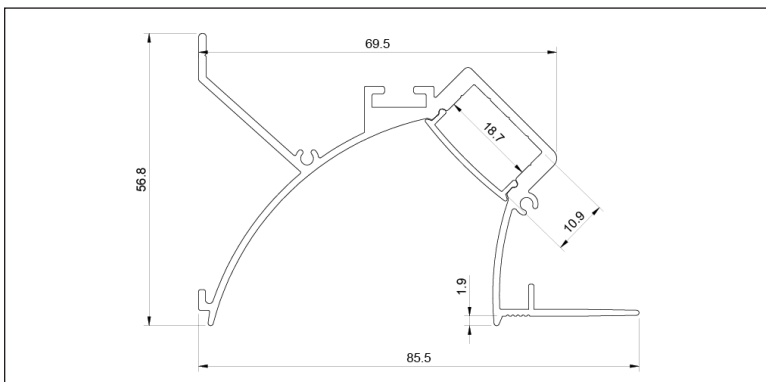

Plaster-In Wall Washer LED Profile

Aluminium - IP20 - Max. Strip Width 16mm

tagra®

SKU: 8570SCD

Key Features

- ▶ Wall Washer
- ▶ Plaster-In
- ▶ Max. Strip Light Width 16mm
- ▶ Available in 2M, 3M and custom lengths
- ▶ Available in white
- ▶ Anodized Aluminium

Product Data

Lengths	2000mm, 3000mm
Max. Dimensions	85.5mm x 56.3mm
Max. Strip Width	16mm
Depth	10.9mm
Colours	White
Material	Anodized Aluminium
Diffuser Available	Semi-Clear
IP Rating	IP20
Installation Type	Plaster-In
Accessories Available	Endcaps

Available SKU's

8570SCD-2M

8570SCD-3M

Installation

Dimensions

Available Accessories

Type	SKU	Colour/Material	Note
Endcap	8570-EC	Anodized Aluminium	Set of 2