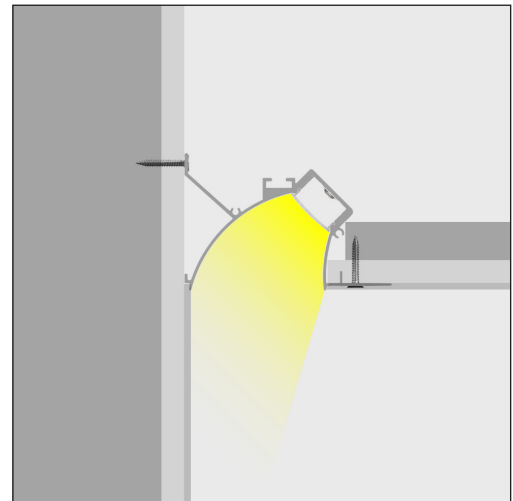

Plaster-In Wall Washer LED Profile

Aluminium - IP20 - Max. Strip Width 16mm

tagra®

SKU: 8570SCD

Key Features

- ▶ Wall Washer
- ▶ Plaster-In
- ▶ Max. Strip Light Width 16mm
- ▶ Available in 2M, 3M and custom lengths
- ▶ Available in white
- ▶ Anodized Aluminium

Product Data

Lengths	2000mm, 3000mm
Max. Dimensions	85.5mm x 56.3mm
Max. Strip Width	16mm
Depth	10.9mm
Colours	White
Material	Anodized Aluminium
Diffuser Available	Semi-Clear
IP Rating	IP20
Installation Type	Plaster-In
Accessories Available	Endcaps

Available SKU's

8570SCD-2M

8570SCD-3M

Installation

Dimensions

Available Accessories

Type	SKU	Colour/Material	Note
Endcap	8570-EC	Anodized Aluminium	Set of 2