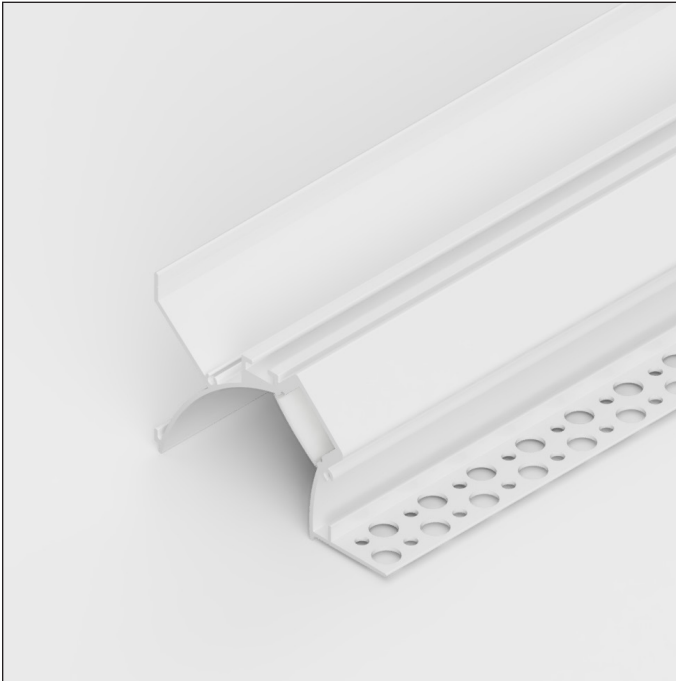

Plaster-In Wall Washer LED Profile

Aluminium - IP20 - Max. Strip Width 16mm

tagra®

SKU: 8570SCD

Key Features

- ▶ Wall Washer
- ▶ Plaster-In
- ▶ Max. Strip Light Width 16mm
- ▶ Available in 2M, 3M and custom lengths
- ▶ Available in white
- ▶ Anodized Aluminium

Product Data

Lengths	2000mm, 3000mm
Max. Dimensions	85.5mm x 56.3mm
Max. Strip Width	16mm
Depth	10.9mm
Colours	White
Material	Anodized Aluminium
Diffuser Available	Semi-Clear
IP Rating	IP20
Installation Type	Plaster-In
Accessories Available	Endcaps

Available SKU's

8570SCD-2M

8570SCD-3M

Installation

Dimensions

Available Accessories

Type	SKU	Colour/Material	Note
Endcap	8570-EC	Anodized Aluminium	Set of 2