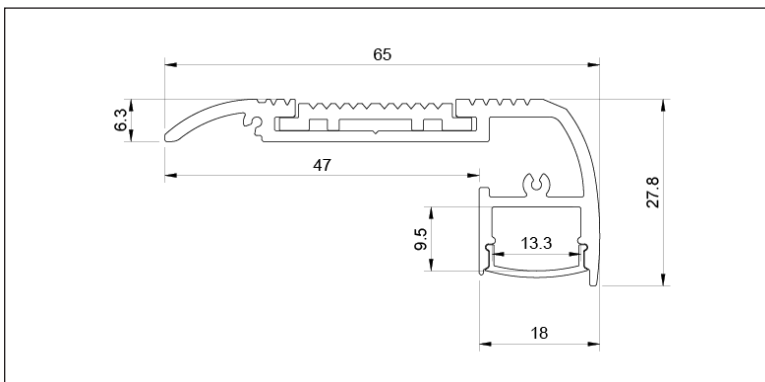

Stairs & Step LED Profile

Aluminium - IP20 - Max. Strip Width 12mm

tagra®

SKU: 6528BLK

Key Features

- ▶ Stairs & Step
- ▶ Max. Strip Light Width 12mm
- ▶ Available in 2M and custom lengths
- ▶ Available in black
- ▶ Anodized Aluminium

Product Data

Lengths	2000mm
Max. Dimensions	65mm x 27.8mm
Max. Strip Width	12mm
Depth	9.5mm
Colours	Black
Material	Anodized Aluminium
Diffuser Available	Opal
IP Rating	IP20
Installation Type	Stairs & Step
Accessories Available	Endcaps

Available SKU's

6528BLK-2M

Installation

Dimensions

Available Accessories

Type	SKU	Colour/Material	Note
Endcap	6528-EC	Black	Set of 2