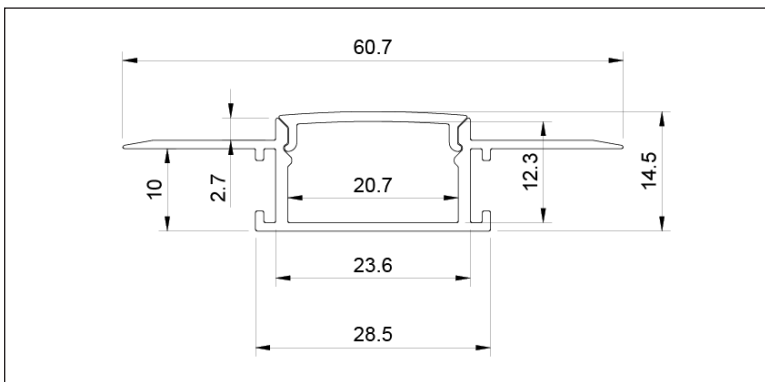

Plaster-In LED Profile

Aluminium - IP20 - Max. Strip Width 20mm

tagra®

SKU: 6114

SIL

20mm
Strip Width

IP20

Key Features

- ▶ Plaster-In
- ▶ Connectors available
- ▶ Max. Strip Light Width 20mm
- ▶ Available in 2M, 3M and custom lengths
- ▶ Available in silver
- ▶ Anodized Aluminium

Product Data

Lengths	2000mm, 3000mm
Max. Dimensions	60.7mm x 14.5mm
Max. Strip Width	20mm
Depth	12.3mm
Colours	Silver
Material	Anodized Aluminium
Diffuser Available	Semi-Clear, Opal
IP Rating	IP20
Installation Type	Plaster-In
Accessories Available	Endcaps, Connectors

Available SKU's

6114-2M

6114-3M

Installation

Dimensions

Available Accessories

Type	SKU	Colour/Material	Note
Diffuser	DIF-PLSTD-2M/FR	Opal	2M
Diffuser	DIF-PLSTD-3M/FR	Opal	3M
Diffuser	DIF-PLSTD-20M/SC	Semi-Clear	20M Reel
Endcap	6114-ENDCAP	Grey	Set of 4
Connector	6114-CONN	Anodized Aluminium	Pack of 2
Connector	6114-HCC	Anodized Aluminium	Pack of 2
Connector	6114-VCC	Anodized Aluminium	Pack of 2
Connector	6114-HCC-SET	Anodized Silver	10 Pieces + Screws, 90°
Connector	6114-IVCC-SET	Anodized Silver	10 Pieces + Screws, 90°
Connector	6114-OVCC-SET	Anodized Silver	10 Pieces + Screws, 90°