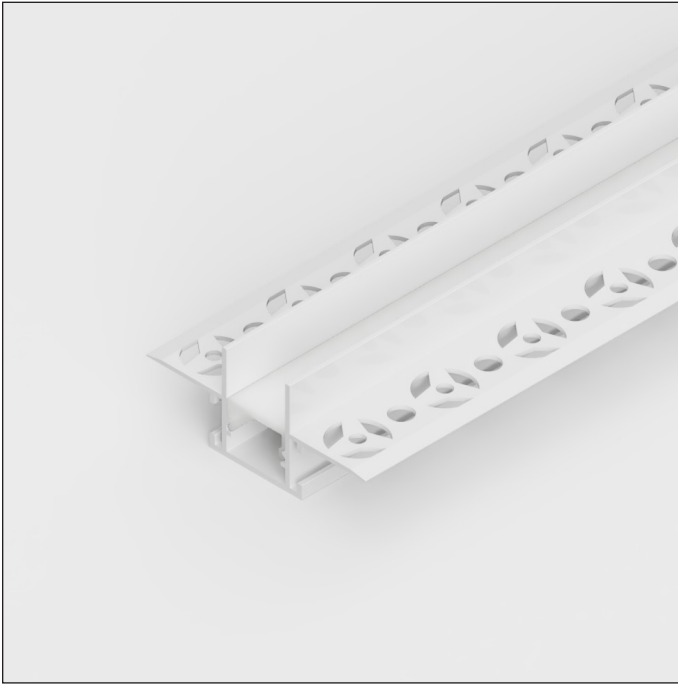

Plaster-In Anti Glare LED Profile

Aluminium - IP20 - Max. Strip Width 14mm

tagra®

SKU: 5825SCD

WHT

14mm
Strip Width

IP20

Key Features

- ▶ Anti Glare
- ▶ Plaster-In
- ▶ Max. Strip Light Width 14mm
- ▶ Available in 2M, 3M and custom lengths
- ▶ Available in white
- ▶ Anodized Aluminium

Product Data

| | |
|-----------------------|--------------------|
| Lengths | 2000mm, 3000mm |
| Max. Dimensions | 58mm x 24.6mm |
| Max. Strip Width | 14mm |
| Depth | 11.1mm |
| Colours | White |
| Material | Anodized Aluminium |
| Diffuser Available | Semi-Clear |
| IP Rating | IP20 |
| Installation Type | Plaster-In |
| Accessories Available | Endcaps |

Available SKU's

5825SCD-2M

5825SCD-3M

Installation

Dimensions

Available Accessories

| Type | SKU | Colour/Material | Note |
|--------|---------|-----------------|----------|
| Endcap | 5825-EC | Grey | Set of 4 |
| | | | |