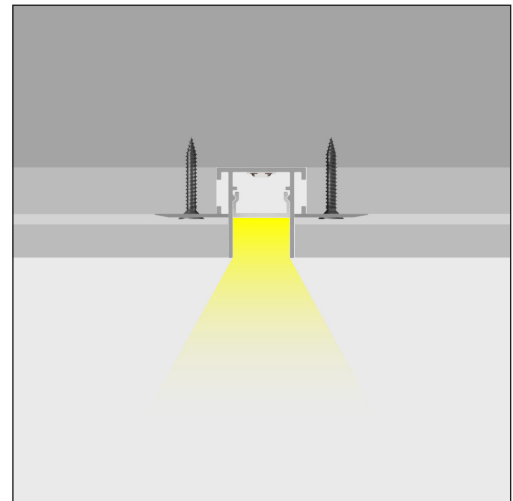

Plaster-In Anti Glare LED Profile

Aluminium - IP20 - Max. Strip Width 14mm

tagra®

SKU: 5825SCD

WHT

14mm
Strip Width

IP20

Key Features

- ▶ Anti Glare
- ▶ Plaster-In
- ▶ Max. Strip Light Width 14mm
- ▶ Available in 2M, 3M and custom lengths
- ▶ Available in white
- ▶ Anodized Aluminium

Product Data

| | |
|-----------------------|--------------------|
| Lengths | 2000mm, 3000mm |
| Max. Dimensions | 58mm x 24.6mm |
| Max. Strip Width | 14mm |
| Depth | 11.1mm |
| Colours | White |
| Material | Anodized Aluminium |
| Diffuser Available | Semi-Clear |
| IP Rating | IP20 |
| Installation Type | Plaster-In |
| Accessories Available | Endcaps |

Available SKU's

5825SCD-2M

5825SCD-3M

Installation

Dimensions

Available Accessories

| Type | SKU | Colour/Material | Note |
|--------|---------|-----------------|----------|
| Endcap | 5825-EC | Grey | Set of 4 |
| | | | |