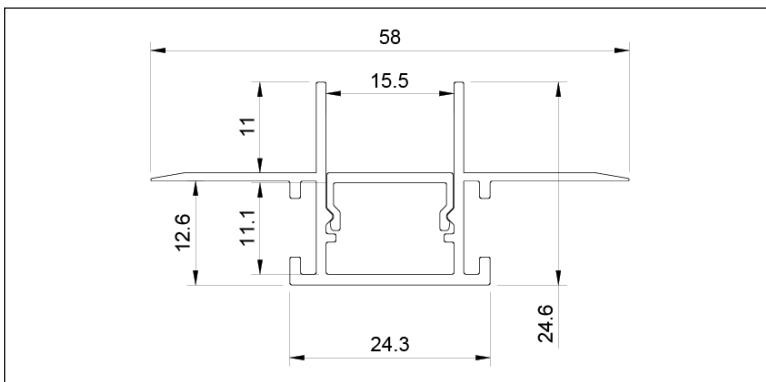

- ▶ Anti Glare
- ▶ Plaster-In
- ▶ Max. Strip Light Width 14mm
- ▶ Available in 2M, 3M and custom lengths
- ▶ Available in white
- ▶ Anodized Aluminium

Product Data

| | |
|-----------------------|--------------------|
| Lengths | 2000mm, 3000mm |
| Max. Dimensions | 58mm x 24.6mm |
| Max. Strip Width | 14mm |
| Depth | 11.1mm |
| Colours | White |
| Material | Anodized Aluminium |
| Diffuser Available | Semi-Clear |
| IP Rating | IP20 |
| Installation Type | Plaster-In |
| Accessories Available | Endcaps |

Available SKU's

5825SCD-2M

5825SCD-3M

Installation

Dimensions

Available Accessories

| Type | SKU | Colour/Material | Note |
|--------|---------|-----------------|----------|
| Endcap | 5825-EC | Grey | Set of 4 |
| | | | |