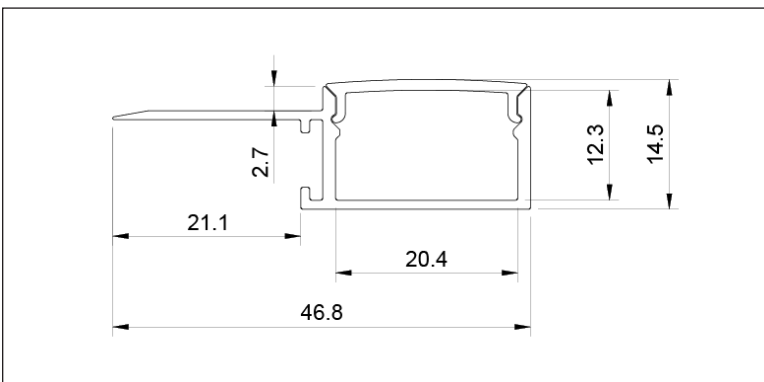

Plaster-In Corner LED Profile

Aluminium - IP20 - Max. Strip Width 20mm

tagra®

SKU: 4714SCD

Key Features

- ▶ Plaster-In Corner
- ▶ Max. Strip Light Width 20mm
- ▶ Available in 2M and custom lengths
- ▶ Available in white
- ▶ Anodized Aluminium

Product Data

Lengths	2000mm
Max. Dimensions	46.8mm x 14.5mm
Max. Strip Width	20mm
Depth	12.3mm
Colours	White
Material	Anodized Aluminium
Diffuser Available	Semi-Clear
IP Rating	IP20
Installation Type	Plaster-In
Accessories Available	Endcaps

Available SKU's

4714SCD-2M

Installation

Dimensions

Available Accessories

Type	SKU	Colour/Material	Note
Endcap	4714-EC	Grey	Set of 4