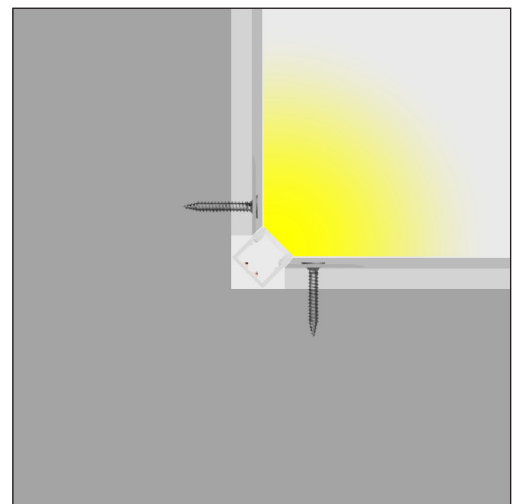

Installation