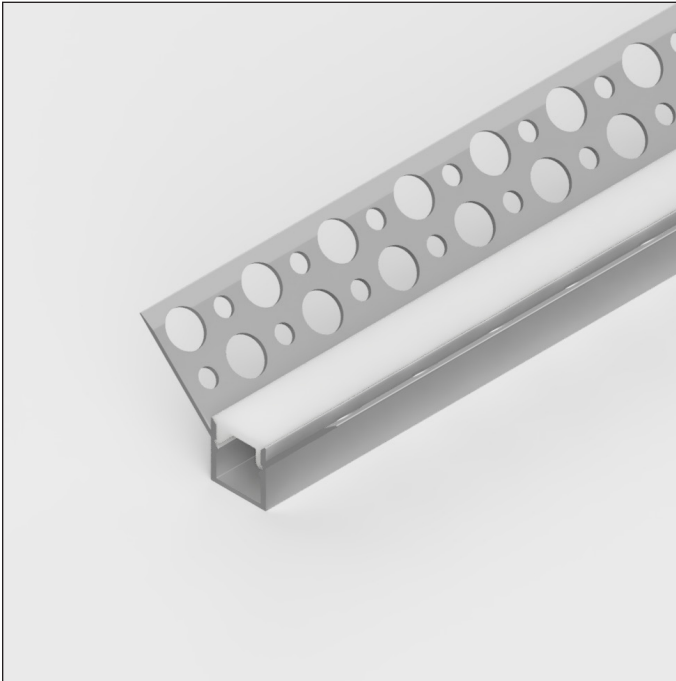

Plaster-In Inner Corner LED Profile

Aluminium - IP20 - Max. Strip Width 10mm

tagra®

SKU: 4425SCD

SIL

10mm
Strip Width

IP20

Key Features

- ▶ Inner Corner
- ▶ Plaster-In
- ▶ Max. Strip Light Width 10mm
- ▶ Available in 2M and custom lengths
- ▶ Available in silver
- ▶ Anodized Aluminium

Product Data

Lengths	2000mm, 3000mm
Max. Dimensions	46.7mm x 25.9mm
Max. Strip Width	10mm
Depth	10.7mm
Colours	Silver
Material	Anodized Aluminium
Diffuser Available	Semi-Clear
IP Rating	IP20
Installation Type	Plaster-In
Accessories Available	Endcaps

Available SKU's

4425SCD-2M

4425SCD-3M

Installation

Dimensions

Available Accessories

Type	SKU	Colour/Material	Note
Diffuser	DIF-PLSLIM-2M/FR	Opal	2M
Diffuser	DIF-PLSLIM-3M/FR	Opal	3M
Endcap	4425-EC	Grey	Set of 4