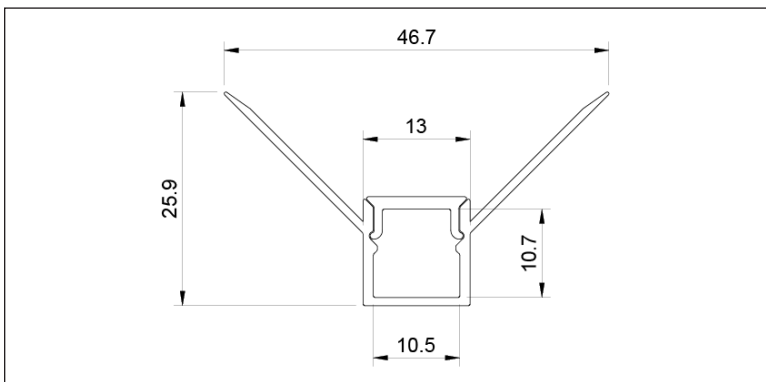

Plaster-In Inner Corner LED Profile

Aluminium - IP20 - Max. Strip Width 10mm

tagra®

SKU: 4425SCD

SIL

10mm
Strip Width

IP20

Key Features

- ▶ Inner Corner
- ▶ Plaster-In
- ▶ Max. Strip Light Width 10mm
- ▶ Available in 2M and custom lengths
- ▶ Available in silver
- ▶ Anodized Aluminium

Product Data

Lengths	2000mm, 3000mm
Max. Dimensions	46.7mm x 25.9mm
Max. Strip Width	10mm
Depth	10.7mm
Colours	Silver
Material	Anodized Aluminium
Diffuser Available	Semi-Clear
IP Rating	IP20
Installation Type	Plaster-In
Accessories Available	Endcaps

Available SKU's

4425SCD-2M

4425SCD-3M

Installation

Dimensions

Available Accessories

Type	SKU	Colour/Material	Note
Diffuser	DIF-PLSLIM-2M/FR	Opal	2M
Diffuser	DIF-PLSLIM-3M/FR	Opal	3M
Endcap	4425-EC	Grey	Set of 4