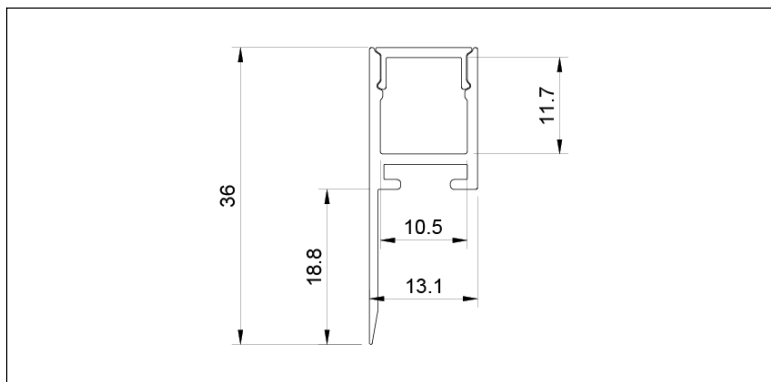

Plaster-In Wall Washer LED Profile

Aluminium - IP20 - Max. Strip Width 10mm

tagra®

SKU: 3613SC

WHT

10mm
Strip Width

IP20

Key Features

- ▶ Wall Washer
- ▶ Plaster-In
- ▶ Max. Strip Light Width 10mm
- ▶ Available in 2M and custom lengths
- ▶ Available in white
- ▶ Anodized Aluminium

Product Data

| | |
|-----------------------|--------------------|
| Lengths | 2000mm, 3000mm |
| Max. Dimensions | 13.1mm x 36mm |
| Max. Strip Width | 10mm |
| Depth | 11.7mm |
| Colours | White |
| Material | Anodized Aluminium |
| Diffuser Available | Semi-Clear |
| IP Rating | IP20 |
| Installation Type | Plaster-In |
| Accessories Available | Endcaps |

Available SKU's

| |
|-----------|
| 3613SC-2M |
| 3613SC-3M |

Installation

Dimensions

Available Accessories

| Type | SKU | Colour/Material | Note |
|--------|---------|-----------------|----------|
| Endcap | 3613-EC | Grey | Set of 4 |
| | | | |