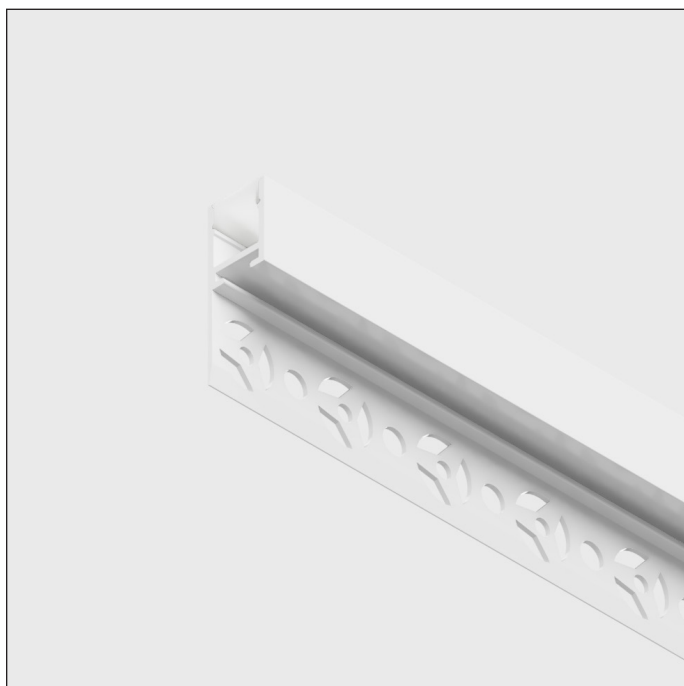

Plaster-In Wall Washer LED Profile

Aluminium - IP20 - Max. Strip Width 10mm

tagra®

SKU: 3613SC

WHT

10mm
Strip Width

IP20

Key Features

- ▶ Wall Washer
- ▶ Plaster-In
- ▶ Max. Strip Light Width 10mm
- ▶ Available in 2M and custom lengths
- ▶ Available in white
- ▶ Anodized Aluminium

Product Data

| | |
|-----------------------|--------------------|
| Lengths | 2000mm, 3000mm |
| Max. Dimensions | 13.1mm x 36mm |
| Max. Strip Width | 10mm |
| Depth | 11.7mm |
| Colours | White |
| Material | Anodized Aluminium |
| Diffuser Available | Semi-Clear |
| IP Rating | IP20 |
| Installation Type | Plaster-In |
| Accessories Available | Endcaps |

Available SKU's

| |
|-----------|
| 3613SC-2M |
| 3613SC-3M |

Installation

Dimensions

Available Accessories

| Type | SKU | Colour/Material | Note |
|--------|---------|-----------------|----------|
| Endcap | 3613-EC | Grey | Set of 4 |
| | | | |