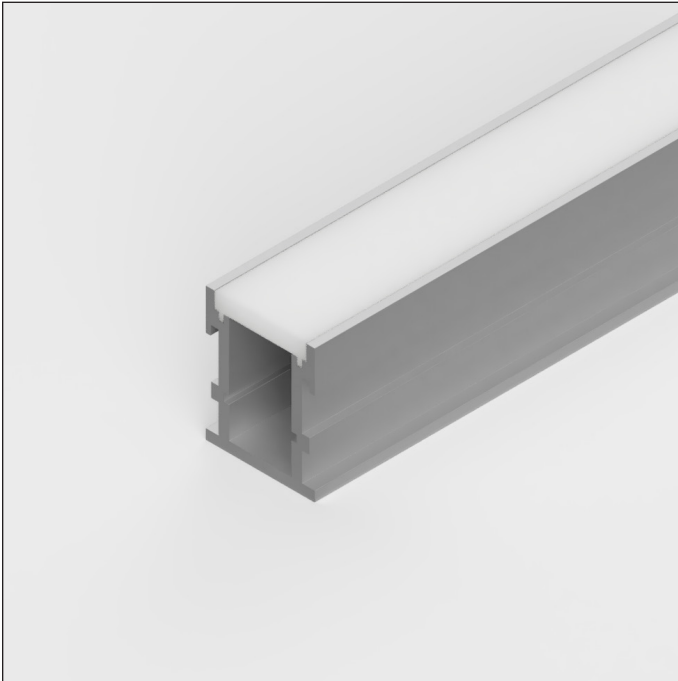

Deep Walkover LED Profile

Aluminium - IP20 - Max. Strip Width 12mm

tagra®

SKU: 2621SC

SIL

12mm
Strip Width

IP20

Key Features

- ▶ Deep Walkover
- ▶ Max. Strip Light Width 12mm
- ▶ Available in 2M, 3M and custom lengths
- ▶ Available in silver
- ▶ Anodized Aluminium

Product Data

Lengths	2000mm, 3000mm
Max. Dimensions	21.3mm x 26.1mm
Max. Strip Width	12mm
Depth	21mm
Colours	Silver
Material	Anodized Aluminium
Diffuser Available	Semi-Clear
IP Rating	IP20
Installation Type	Walkover
Accessories Available	Endcaps

Available SKU's

2621SC-2M

2621SC-3M

Installation

Dimensions

Available Accessories

Type	SKU	Colour/Material	Note
Endcap	2621-EC	Grey	Set of 4