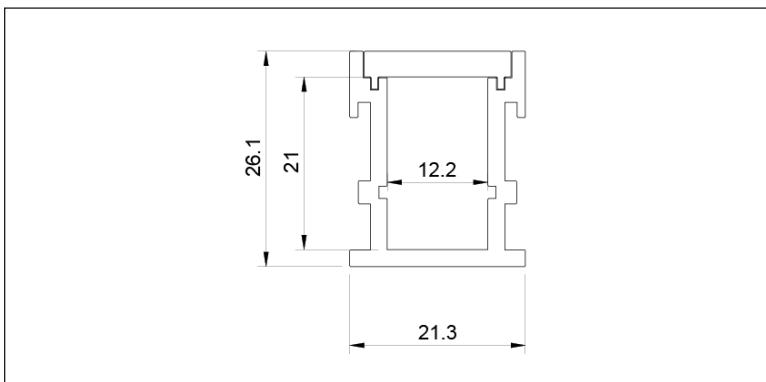

- ▶ Deep Walkover
- ▶ Max. Strip Light Width 12mm
- ▶ Available in 2M, 3M and custom lengths
- ▶ Available in silver
- ▶ Anodized Aluminium

Product Data

Lengths	2000mm, 3000mm
Max. Dimensions	21.3mm x 26.1mm
Max. Strip Width	12mm
Depth	21mm
Colours	Silver
Material	Anodized Aluminium
Diffuser Available	Semi-Clear
IP Rating	IP20
Installation Type	Walkover
Accessories Available	Endcaps

Available SKU's

2621SC-2M

2621SC-3M

Installation

Dimensions

Available Accessories

Type	SKU	Colour/Material	Note
Endcap	2621-EC	Grey	Set of 4