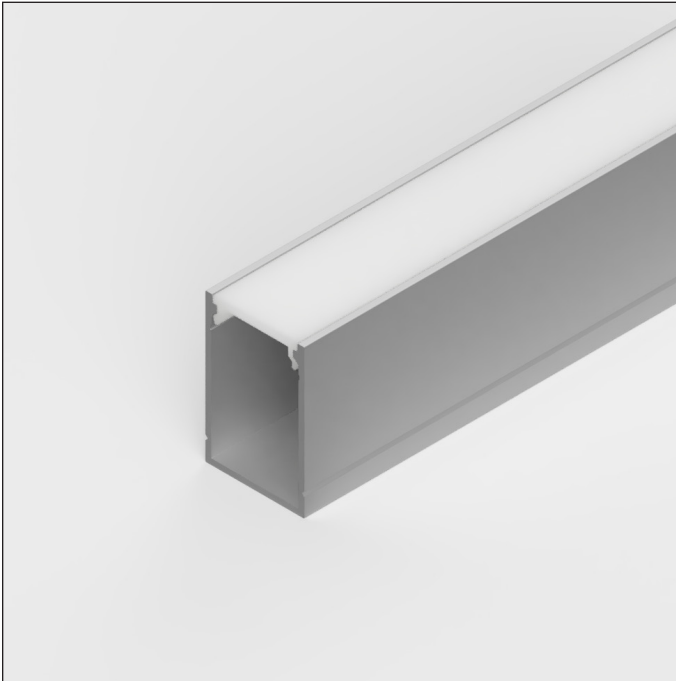

Surface Mounted LED Profile
Aluminium - IP20 - Max. Strip Width 16mm

tagra®

SKU: 2030SCD

Key Features

- ▶ Surface Mounted
- ▶ Max. Strip Light Width 16mm
- ▶ Available in 2M, 3M and custom lengths
- ▶ Available in silver
- ▶ Anodized Aluminium

Product Data

Lengths	2000mm, 3000mm
Max. Dimensions	20mm x 30mm
Max. Strip Width	16mm
Depth	27.3mm
Colours	Silver
Material	Anodized Aluminium
Diffuser Available	Semi-Clear
IP Rating	IP20
Installation Type	Surface Mounted
Accessories Available	Mounting Brackets, Endcaps

Available SKU's

2030SCD-2M
2030SCD-3M

Installation

Dimensions

Available Accessories

Type	SKU	Colour/Material	Note
Endcap	2030-EC	Grey	Set of 4
Mounting Bracket	2030-MC	Stainless Steel	Set of 4