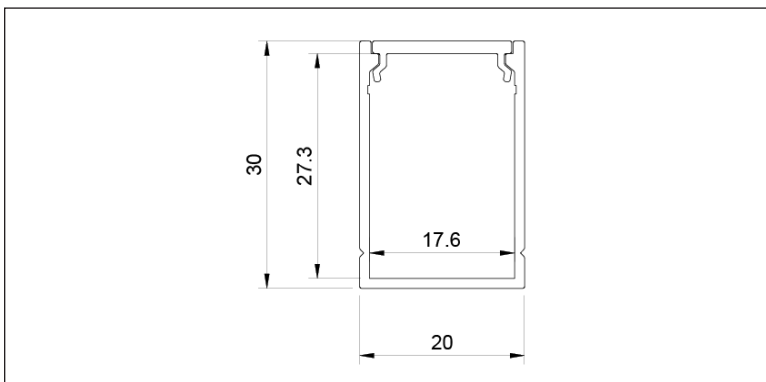

Surface Mounted LED Profile
Aluminium - IP20 - Max. Strip Width 16mm

tagra®

SKU: 2030SCD

Key Features

- ▶ Surface Mounted
- ▶ Max. Strip Light Width 16mm
- ▶ Available in 2M, 3M and custom lengths
- ▶ Available in silver
- ▶ Anodized Aluminium

Product Data

Lengths	2000mm, 3000mm
Max. Dimensions	20mm x 30mm
Max. Strip Width	16mm
Depth	27.3mm
Colours	Silver
Material	Anodized Aluminium
Diffuser Available	Semi-Clear
IP Rating	IP20
Installation Type	Surface Mounted
Accessories Available	Mounting Brackets, Endcaps

Available SKU's

2030SCD-2M
2030SCD-3M

Installation

Dimensions

Available Accessories

Type	SKU	Colour/Material	Note
Endcap	2030-EC	Grey	Set of 4
Mounting Bracket	2030-MC	Stainless Steel	Set of 4