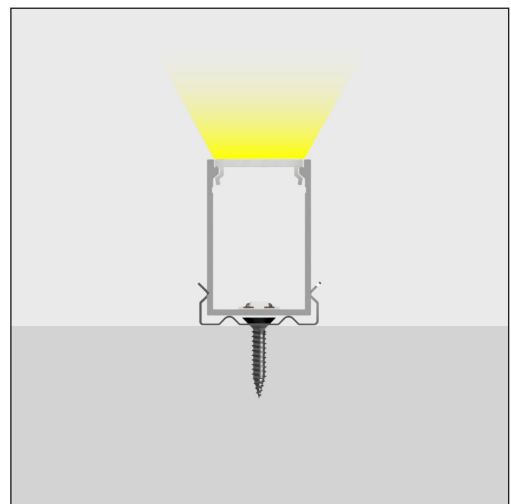

Surface Mounted LED Profile
Aluminium - IP20 - Max. Strip Width 16mm

tagra®

SKU: 2030SCD

Key Features

- ▶ Surface Mounted
- ▶ Max. Strip Light Width 16mm
- ▶ Available in 2M, 3M and custom lengths
- ▶ Available in silver
- ▶ Anodized Aluminium

Product Data

Lengths	2000mm, 3000mm
Max. Dimensions	20mm x 30mm
Max. Strip Width	16mm
Depth	27.3mm
Colours	Silver
Material	Anodized Aluminium
Diffuser Available	Semi-Clear
IP Rating	IP20
Installation Type	Surface Mounted
Accessories Available	Mounting Brackets, Endcaps

Available SKU's

2030SCD-2M
2030SCD-3M

Installation

Dimensions

Available Accessories

Type	SKU	Colour/Material	Note
Endcap	2030-EC	Grey	Set of 4
Mounting Bracket	2030-MC	Stainless Steel	Set of 4