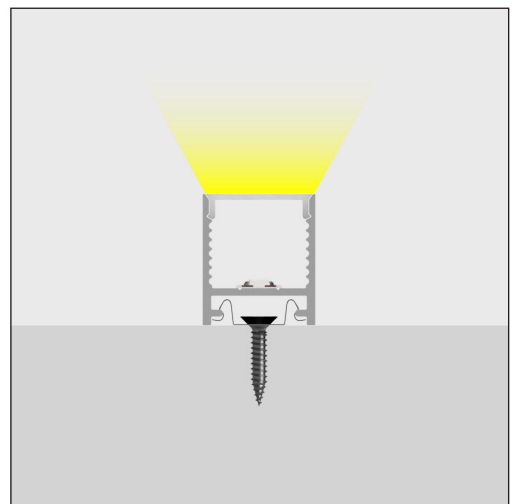

Installation