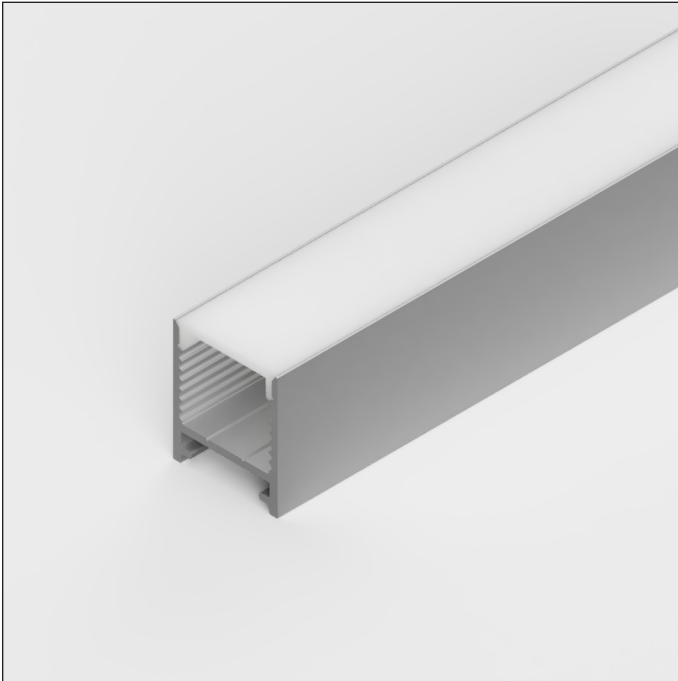

**Surface Mounted LED Profile**  
**Aluminium - IP20 - Max. Strip Width 16mm**

**tagra®**

**SKU: 2023SCD**

**Key Features**

- ▶ Surface Mounted
- ▶ Max. Strip Light Width 16mm
- ▶ Available in 2M, 3M and custom lengths
- ▶ Available in silver
- ▶ Anodized Aluminium

**Product Data**

Lengths	2000mm, 3000mm
Max. Dimensions	19.5mm x 22.7mm
Max. Strip Width	16mm
Depth	15.3mm
Colours	Silver
Material	Anodized Aluminium
Diffuser Available	Semi-Clear
IP Rating	IP20
Installation Type	Surface Mounted
Accessories Available	Mounting Brackets, Endcaps

### Available Accessories

Type	SKU	Colour/Material	Note
Endcap	2023-EC	Grey	Set of 4
Mounting Bracket	2023-MC	Stainless Steel	Set of 4