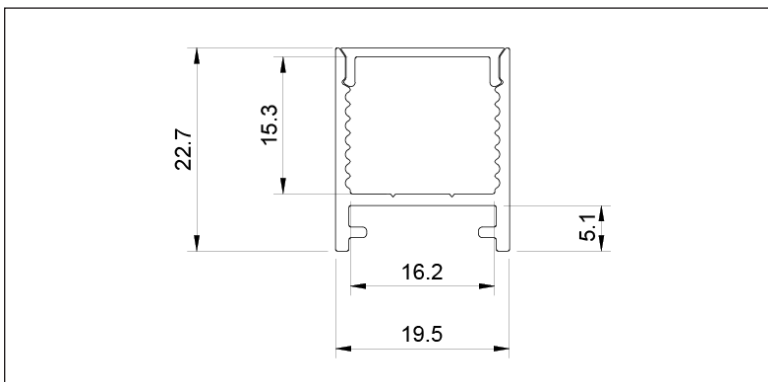

**Surface Mounted LED Profile**  
**Aluminium - IP20 - Max. Strip Width 16mm**

**tagra®**

**SKU: 2023SCD**

**Key Features**

- ▶ Surface Mounted
- ▶ Max. Strip Light Width 16mm
- ▶ Available in 2M, 3M and custom lengths
- ▶ Available in silver
- ▶ Anodized Aluminium

**Product Data**

Lengths	2000mm, 3000mm
Max. Dimensions	19.5mm x 22.7mm
Max. Strip Width	16mm
Depth	15.3mm
Colours	Silver
Material	Anodized Aluminium
Diffuser Available	Semi-Clear
IP Rating	IP20
Installation Type	Surface Mounted
Accessories Available	Mounting Brackets, Endcaps

**Available SKU's**

2023SCD-2M
2023SCD-3M

**Installation**

**Dimensions**