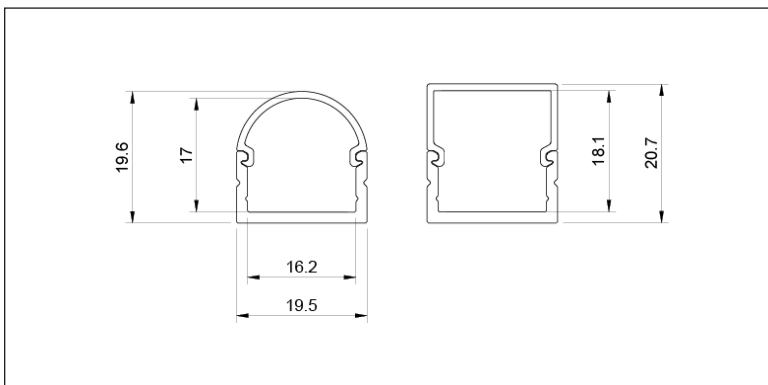

Dimensions