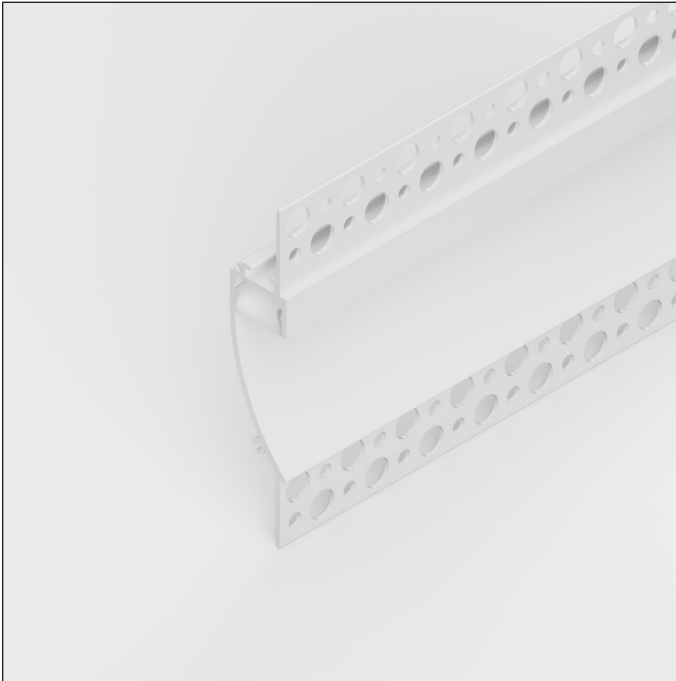

## Plaster-In Wall Washer LED Profile

Aluminium - IP20 - Max. Strip Width 12mm

tagra®

SKU: 1896SCD

### Key Features

- ▶ Wall Washer
- ▶ Plaster-In
- ▶ Max. Strip Light Width 12mm
- ▶ Available in 2M, 3M and custom lengths
- ▶ Available in white
- ▶ Anodized Aluminium

### Product Data

|                       |                    |
|-----------------------|--------------------|
| Lengths               | 2000mm, 3000mm     |
| Max. Dimensions       | 96.5mm x 18.5mm    |
| Max. Strip Width      | 12mm               |
| Depth                 | 8.7mm              |
| Colours               | White              |
| Material              | Anodized Aluminium |
| Diffuser Available    | Semi-Clear         |
| IP Rating             | IP20               |
| Installation Type     | Plaster-In         |
| Accessories Available | Endcaps            |