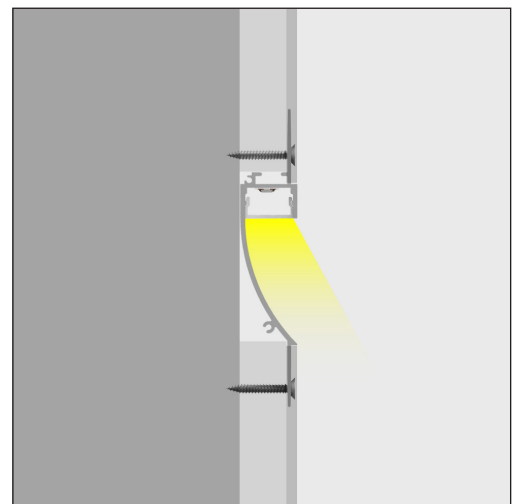

Installation