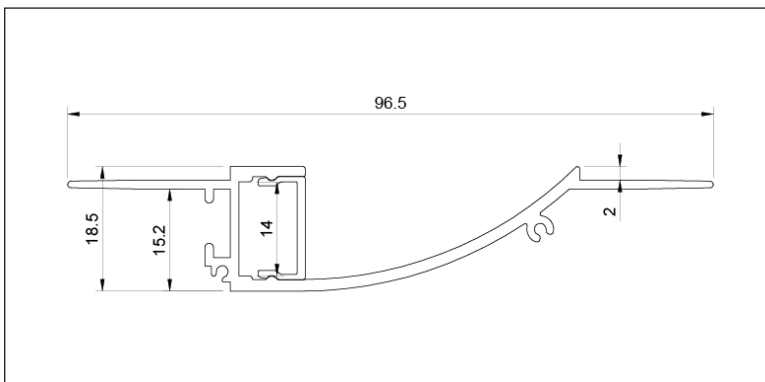

Dimensions